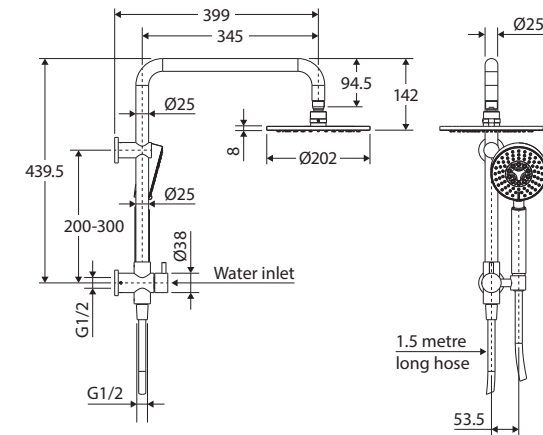

Isabella

TWIN HALF-RAIL SHOWER

Features

WELS 3 Star rated, 9L/min (Overhead Shower)

WELS 3 Star rated, 9L/min (Handheld Shower)

- Polished chrome finish
- Integrated bottom water inlet and diverter

Rail:

- Made from solid brass
- Optional rail support bracket included
- 1.5 metre stainless steel flexible hose

STARRY Overhead Shower (411108):

- 200 mm diameter
- Thin 8 mm profile
- Made from solid brass
- Brass swivel joint
- Female 1/2" BSP inlet

MICHELLE Multifunction Hand Piece (MSH017):

- Five water-flow settings: normal, massage, misting, spray and massage, and spray and misting
- Easy to clean TPR nozzles
- Made from ABS

We aim to ensure that specifications are correct at the time of publication. All measurements are shown in millimetres. Always use measurements of actual product received for final specification as the technical drawing may contain differences. Due to printing limitations, physical colour may vary from the image shown. Fienza reserves the right to make modifications without prior notice.