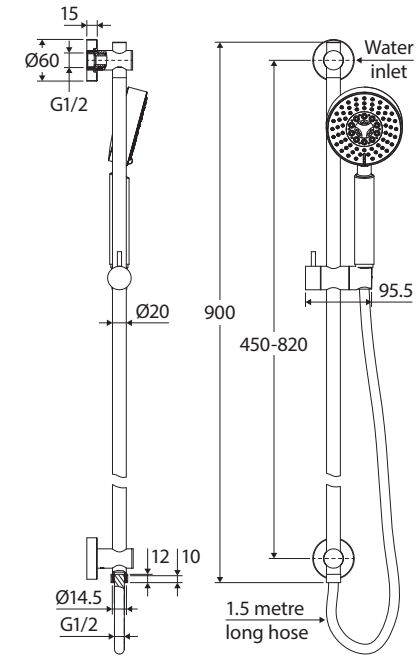

## Features

- Polished chrome finish
- Integrated top water inlet
- **WELS 3 Star rated, 7L/min**

### Rail:

- Slider to adjust height of hand shower
- Made from stainless steel
- Rail thickness: 20 mm
- Adjustable length between wall fixings (only bottom bracket adjusts)
- 1.5 metre stainless steel flexible hose

### MICHELLE Multifunction Hand Piece (MSH017):

- Five water-flow settings: normal, massage, misting, spray and massage, and spray and misting
- Easy to clean TPR nozzles
- Made from ABS

We aim to ensure that specifications are correct at the time of publication. All measurements are shown in millimetres. Always use measurements of actual product received for final specification as the technical drawing may contain differences. Due to printing limitations, physical colour may vary from the image shown. Fienza reserves the right to make modifications without prior notice.