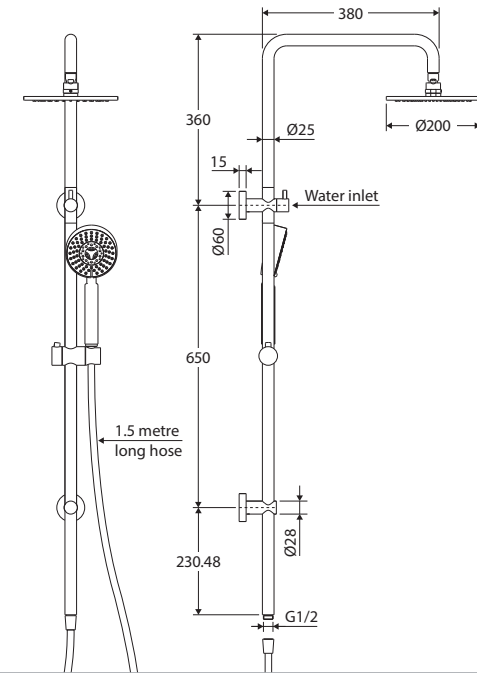

#### Rail:

- Slider to adjust height of hand shower
- Made from stainless steel
- Rail thickness: 25 mm
- 1.5 metre stainless steel flexible hose

#### STARRY Overhead Shower (411108):

- 200 mm diameter
- Thin 8 mm profile
- Made from solid brass
- Brass swivel joint
- Female ½" BSP inlet

#### MICHELLE Multifunction Hand Piece (MSH017):

- Five water-flow settings: normal, massage, misting, spray and massage, and spray and misting
- Easy to clean TPR nozzles
- Made from ABS