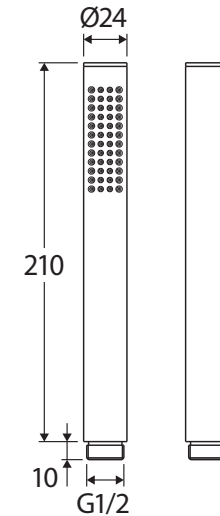

Isabella HAND PIECE

Features

- Single water-flow setting
- Easy to clean, durable silicone nozzles
- Made from solid brass
- **WELS 3 Star rated, 9L/min**

Available in

Polished
Chrome
MSH104

PVD
Brushed Nickel
MSH104BN

We aim to ensure that specifications are correct at the time of publication. All measurements are shown in millimetres. Always use measurements of actual product received for final specification as the technical drawing may contain differences. Due to printing limitations, physical colour may vary from the image shown. Fienza reserves the right to make modifications without prior notice.