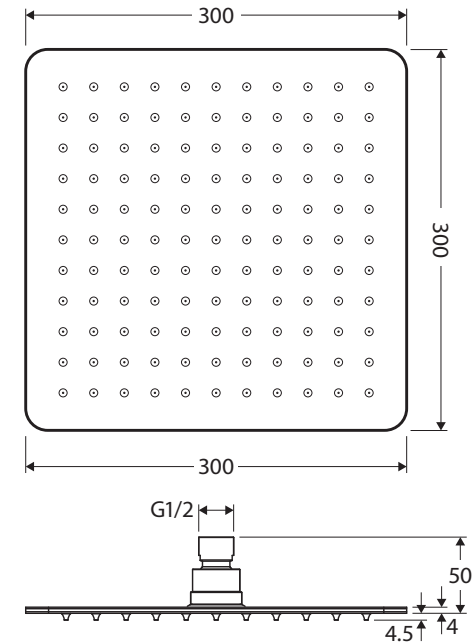

## Features

- Overhead rain shower
- 4 mm thin profile
- Polished chrome finish
- Made from stainless steel
- Brass swivel joint
- Female 1/2" BSP inlet
- **WELS 3 Star rated, 9L/min**

We aim to ensure that specifications are correct at the time of publication. All measurements are shown in millimetres. Always use measurements of actual product received for final specification as the technical drawing may contain differences. Due to printing limitations, physical colour may vary from the image shown. Fienza reserves the right to make modifications without prior notice.