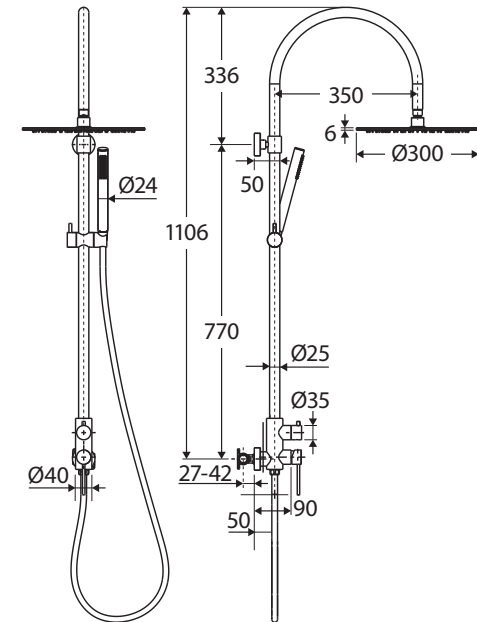

Kaya® OUTDOOR TWIN SHOWER WALL MOUNTED

Features

WELS 3 Star rated, 9L/min (Overhead & Handheld)

Rail:

- Integrated bottom water inlet, diverter and mixer
- Slider to adjust height and angle of hand shower
- Made from SS316 stainless steel for outdoor use
- 1.5 metre SS316 stainless steel hose

KAYA Overhead Shower (411114SS):

- 300 mm diameter
- Thin 6 mm profile
- Easy to clean TPR nozzles
- Made from SS316 stainless steel for outdoor use
- Brass swivel joint
- Female 1/2" BSP inlet

KAYA Hand Piece (MSH004SS):

- Easy to clean TPR nozzles
- Made from SS316 stainless steel for outdoor use

Please note: This product may have a visible Fienza or Watermark logo.

Available in

Brushed
Stainless Steel
455189

Cleaning & Care

- Regularly clean with mild soapy water using a microfibre cloth.
- In highly polluted or coastal locations, we recommend cleaning 2-3 times per week.
- Do not use harsh detergents, bleach, cream cleaners or citrus based cleaners. These substances are abrasive and will damage the surface.
- Do not use undue pressure and wipe in one direction only.

We aim to ensure that specifications are correct at the time of publication. All measurements are shown in millimetres. Always use measurements of actual product received for final specification as the technical drawing may contain differences. Due to printing limitations, physical colour may vary from the image shown. Fienza reserves the right to make modifications without prior notice.