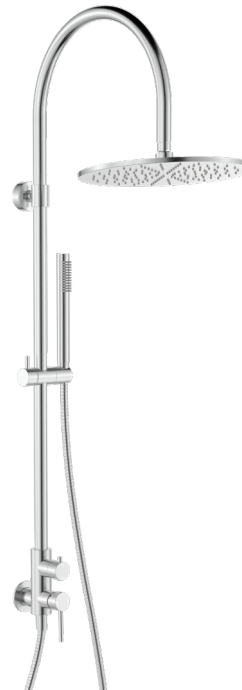

## Kaya® OUTDOOR TWIN SHOWER WALL MOUNTED

#### Rail:

- Integrated bottom water inlet, diverter and mixer
- Slider to adjust height and angle of hand shower
- Made from SS316 stainless steel for outdoor use
- 1.5 metre SS316 stainless steel hose

#### KAYA Overhead Shower (411114SS):

- 300 mm diameter
- Thin 6 mm profile
- Easy to clean TPR nozzles
- Made from SS316 stainless steel for outdoor use
- Brass swivel joint
- Female 1/2" BSP inlet

#### KAYA Hand Piece (MSH004SS):

- Easy to clean TPR nozzles
- Made from SS316 stainless steel for outdoor use

**Please note:** This product may have a visible Fienza or Watermark logo.