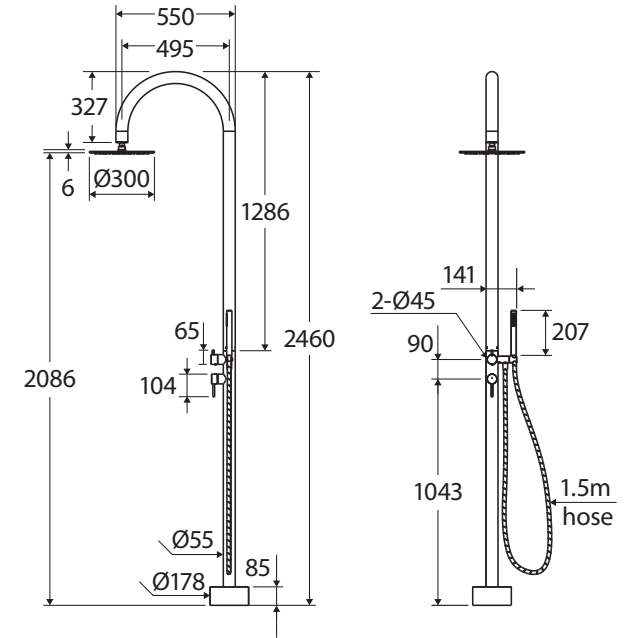

Kaya® OUTDOOR TWIN SHOWER FLOOR MOUNTED

Features

WELS 3 Star rated, 9L/min (Overhead & Handheld)

Rail:

- Made from SS316 lead free stainless steel for outdoor use
- Integrated diverter and mixer
- Bottom water inlet
- 1.5 metre SS316 stainless steel hose
- Non-plumbed installation available for outdoor hose connection (Requires Outdoor Hose Connection Kit 455190-CP2)

KAYA Overhead Shower (411145S):

- 300 mm diameter
- Thin 6 mm profile
- Easy to clean TPR nozzles
- Made from SS316 lead free stainless steel for outdoor use
- Brass swivel joint
- Female ½" BSPP inlet

KAYA Hand Piece (MSH0045S):

- Easy to clean TPR nozzles
- Made from SS316 stainless steel for outdoor use

Please note: This product may have a visible Fienza or Watermark logo.

Available in

Brushed
Stainless Steel
455190

We aim to ensure that specifications are correct at the time of publication. All measurements are shown in millimetres. Always use measurements of actual product received for final specification as the technical drawing may contain differences. Due to printing limitations, physical colour may vary from the image shown. Fienza reserves the right to make modifications without prior notice.