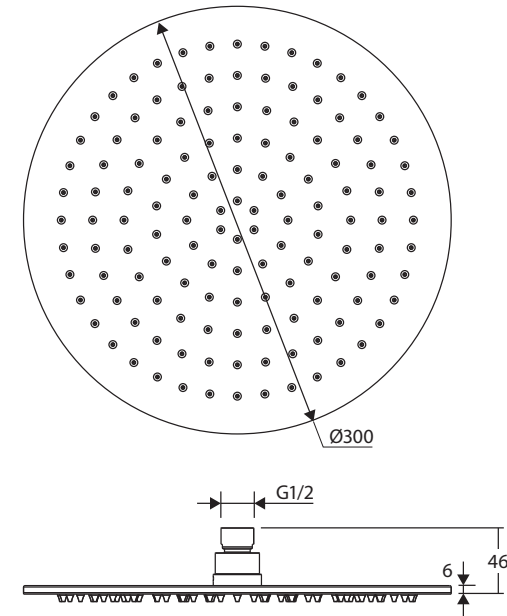

Kaya® OUTDOOR SHOWER HEAD

Features

WELS 3 Star rated, 9L/min

- 300 mm diameter
- 6 mm profile
- Easy to clean TPR nozzles
- Made from SS316 lead free stainless steel for outdoor use
- Brass swivel joint
- Female 1/2" BSPP inlet
- Suits KAYA Outdoor Twin Showers (455189/455190)

We aim to ensure that specifications are correct at the time of publication. All measurements are shown in millimetres. Always use measurements of actual product received for final specification as the technical drawing may contain differences. Due to printing limitations, physical colour may vary from the image shown. Fienza reserves the right to make modifications without prior notice.