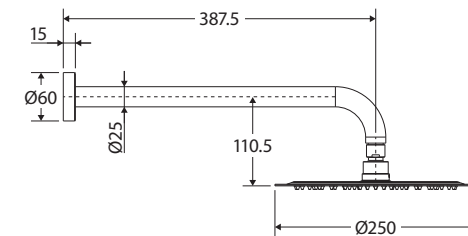

## Features

WELS 3 Star rated, 9L/min

- Ultra-thin 2 mm shower head
- Easy to clean TPR nozzles
- Brass swivel joint
- Made from lead-free stainless steel
- Flange included
- Female 1/2" BSP inlet

We aim to ensure that specifications are correct at the time of publication. All measurements are shown in millimetres. Always use measurements of actual product received for final specification as the technical drawing may contain differences. Due to printing limitations, physical colour may vary from the image shown. Fienza reserves the right to make modifications without prior notice.