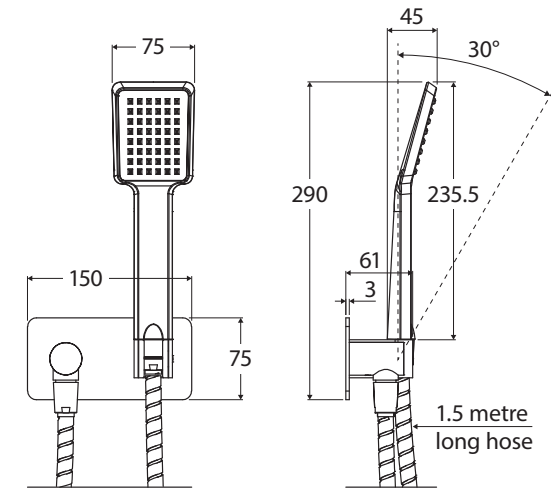

# Koko® HAND SHOWER SOFT SQUARE PLATE

## Features

- Designed to complement the shower or bath
- All-in-one water inlet and mounting bracket
- Tilt function
- Made from solid brass
- 1.5 metre stainless steel flexible hose (PVC on matte black model)
- **WELS 3 Star rated, 9L/min**

### KOKO Hand Piece (MSH021/MSH107B):

- Single water-flow setting
- Easy to clean TPR nozzles
- Made from ABS

We aim to ensure that specifications are correct at the time of publication. All measurements are shown in millimetres. Always use measurements of actual product received for final specification as the technical drawing may contain differences. Due to printing limitations, physical colour may vary from the image shown. Fienza reserves the right to make modifications without prior notice.