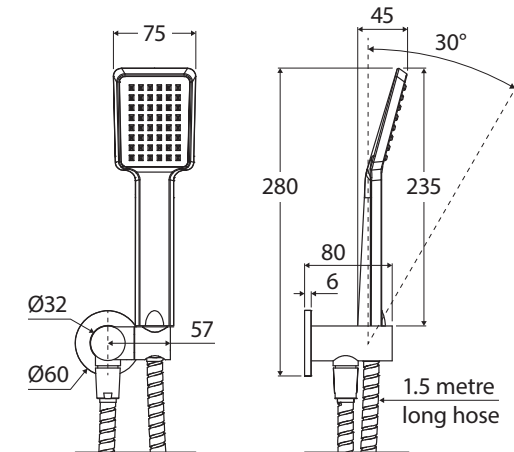

Koko®

HAND SHOWER

ROUND PLATE

Features

- Designed to complement the shower or bath
- All-in-one water inlet and mounting bracket
- Tilt function
- Made from solid brass
- 1.5 metre stainless steel flexible hose (PVC on matte black model)
- **WELS 3 Star rated, 9L/min**

KOKO Hand Piece (MSH021/MSH107B):

- Single water-flow setting
- Easy to clean TPR nozzles
- Made from ABS

Available in

Polished
Chrome
433204

Electroplated
Matte Black
433204B

Cleaning & Care

- Regularly clean with mild soapy water using a microfibre cloth.
- In highly polluted or coastal locations, we recommend cleaning 2-3 times per week.
- Do not use harsh detergents, bleach, cream cleaners or citrus based cleaners. These substances are abrasive and will damage the surface.
- Do not use undue pressure and wipe in one direction only.

We aim to ensure that specifications are correct at the time of publication. All measurements are shown in millimetres. Always use measurements of actual product received for final specification as the technical drawing may contain differences. Due to printing limitations, physical colour may vary from the image shown. Fienza reserves the right to make modifications without prior notice.