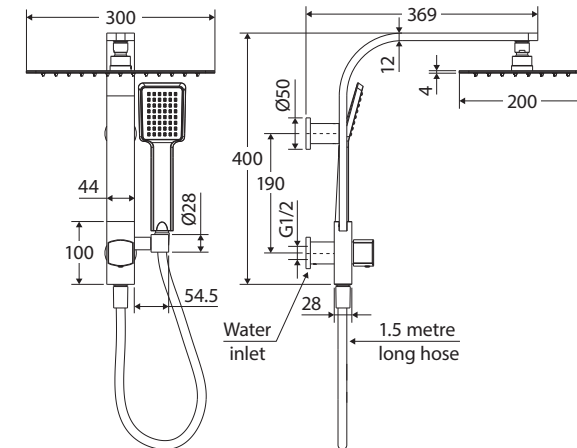

Koko®

TWIN HALF-RAIL SHOWER

Features

WELS 3 Star rated, 9L/min (Overhead Shower)

WELS 3 Star rated, 9L/min (Handheld Shower)

- Polished chrome finish
- Integrated water inlet and diverter

Rail:

- Made from solid brass
- Rail thickness: 44 x 12 mm
- 1.5 metre stainless steel flexible hose

KOKO Overhead Shower (411129):

- 300 x 200 mm
- Thin 4 mm profile
- Easy to clean TPR nozzles
- Made from stainless steel
- Brass swivel joint
- Female 1/2" BSP inlet

KOKO Hand Piece (MSH021):

- Single water-flow setting
- Easy to clean TPR nozzles
- Made from ABS

Available in

Chrome
434107

Cleaning & Care

- Regularly clean with mild soapy water using a microfibre cloth.
- In highly polluted or coastal locations, we recommend cleaning 2-3 times per week.
- Do not use harsh detergents, bleach, cream cleaners or citrus based cleaners. These substances are abrasive and will damage the surface.
- Do not use undue pressure and wipe in one direction only.

We aim to ensure that specifications are correct at the time of publication. All measurements are shown in millimetres. Always use measurements of actual product received for final specification as the technical drawing may contain differences. Due to printing limitations, physical colour may vary from the image shown. Fienza reserves the right to make modifications without prior notice.