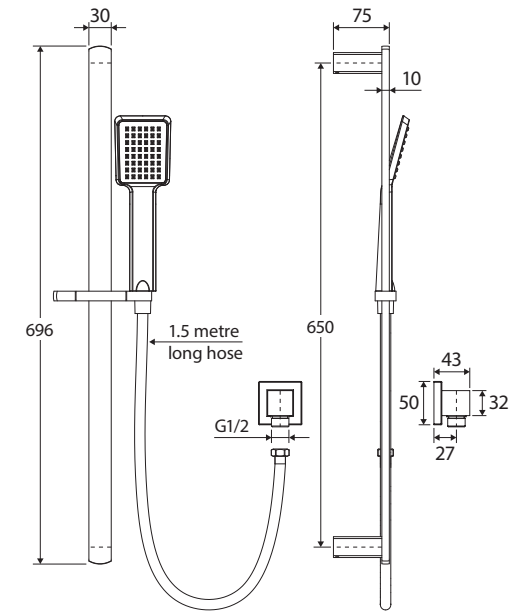

### Rail:

- Slider to adjust height of hand shower
- Made from solid brass
- Deluxe brass elbow
- Rail thickness: 30 x 10 mm
- 1.5 metre matte black PVC flexible hose

### KOKO Hand Piece (MSH107B):

- Single water-flow setting
- Easy to clean TPR nozzles
- Made from ABS