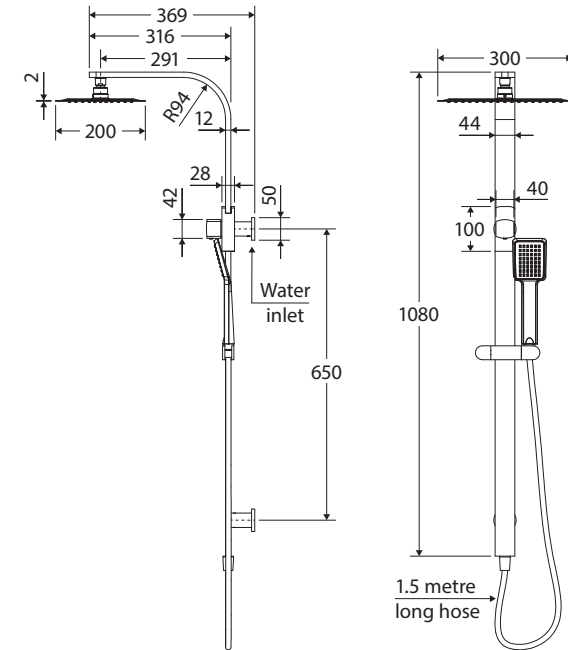

#### Rail:

- Slider to adjust height of hand shower
- Made from solid brass
- Rail thickness: 44 x 12 mm
- 1.5 metre stainless steel flexible hose

#### KOKO Overhead Shower (411129):

- 300 x 200 mm
- Thin 4 mm profile
- Easy to clean TPR nozzles
- Made from stainless steel
- Brass swivel joint
- Female 1/2" BSP inlet

#### KOKO Hand Piece (MSH021):

- Single water-flow setting
- Easy to clean TPR nozzles
- Made from ABS