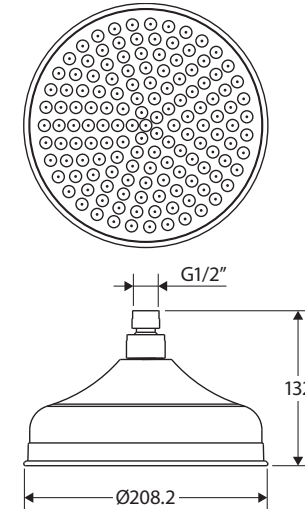

Lillian SHOWER HEAD

Features

- Overhead rain shower
- Single function
- Made from solid brass
- Brass swivel joint
- Female 1/2" BSP inlet
- **WELS 3 Star rated, 9L/min**

Modern-Vintage
COLLECTION

Available in

We aim to ensure that specifications are correct at the time of publication. All measurements are shown in millimetres. Always use measurements of actual product received for final specification as the technical drawing may contain differences. Due to printing limitations, physical colour may vary from the image shown. Fienza reserves the right to make modifications without prior notice.