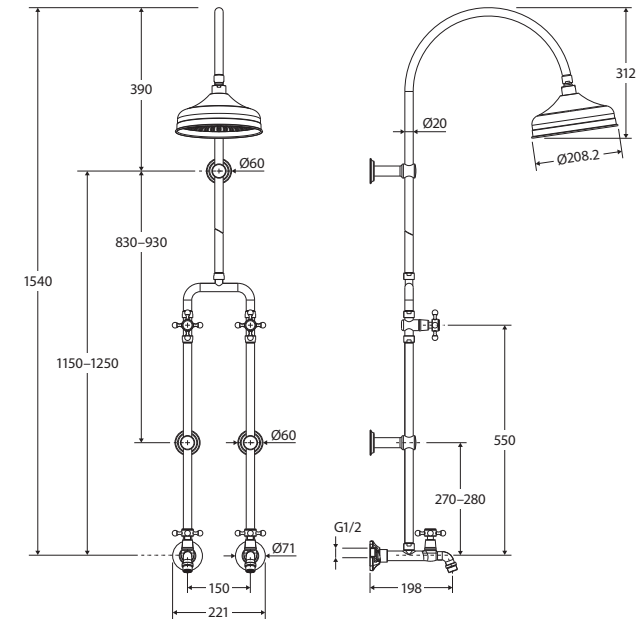

#### Rail:

- For new installations only – requires separate hot and cold water inlets
- ¼ turn ceramic disc cross handles
- Made from solid brass

#### LILLIAN Overhead Shower (411138):

- Rain-style water flow
- Made from solid brass
- Brass swivel joint
- Female ½" BSP inlet

*Modern  
Vintage*  
COLLECTION