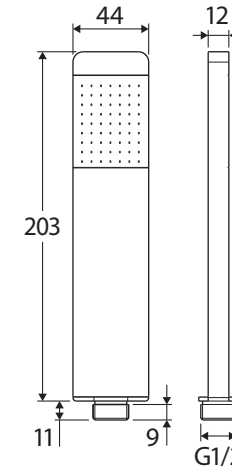

## Features

- Single water-flow setting
- Made from solid brass with ABS face plate
- **WELS 3 Star rated, 9L/min**

We aim to ensure that specifications are correct at the time of publication. All measurements are shown in millimetres. Always use measurements of actual product received for final specification as the technical drawing may contain differences. Due to printing limitations, physical colour may vary from the image shown. Fienza reserves the right to make modifications without prior notice.