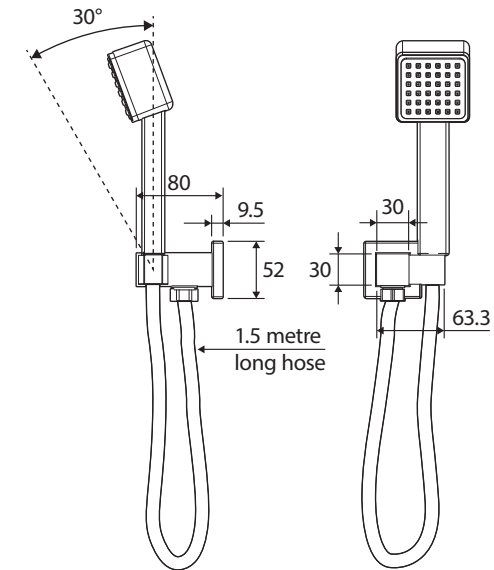

## Features

- Designed to complement the shower or bath
- All-in-one water inlet and mounting bracket
- Tilt function
- Made from solid brass
- 1.5 metre stainless steel flexible hose
- **WELS 3 Star rated, 9L/min**

### MODENA Hand Piece (MSH012):

- Single water-flow setting
- Easy to clean TPR nozzles
- Made from ABS

We aim to ensure that specifications are correct at the time of publication. All measurements are shown in millimetres. Always use measurements of actual product received for final specification as the technical drawing may contain differences. Due to printing limitations, physical colour may vary from the image shown. Fienza reserves the right to make modifications without prior notice.