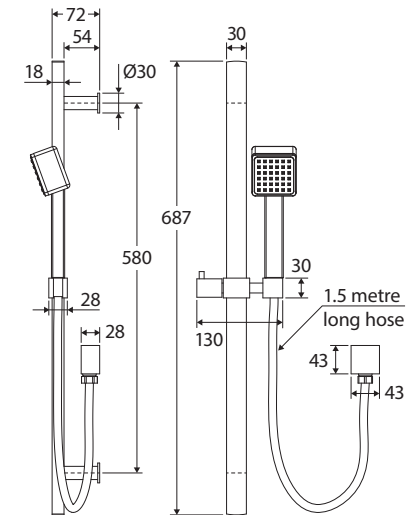

Modena

RAIL SHOWER

Features

- Polished chrome finish
- **WELS 3 Star rated, 9L/min**

Rail:

- Slider to adjust height of hand shower
- Made from solid brass
- Rail thickness: 30 x 18 mm
- Deluxe brass elbow
- 1.5 metre stainless steel flexible hose

MODENA Hand Piece (MSH012):

- Single water-flow setting
- Easy to clean TPR nozzles
- Made from ABS

Available in

Chrome
444103

Cleaning & Care

- Regularly clean with mild soapy water using a microfibre cloth.
- In highly polluted or coastal locations, we recommend cleaning 2-3 times per week.
- Do not use harsh detergents, bleach, cream cleaners or citrus based cleaners. These substances are abrasive and will damage the surface.
- Do not use undue pressure and wipe in one direction only.

We aim to ensure that specifications are correct at the time of publication. All measurements are shown in millimetres. Always use measurements of actual product received for final specification as the technical drawing may contain differences. Due to printing limitations, physical colour may vary from the image shown. Fienza reserves the right to make modifications without prior notice.