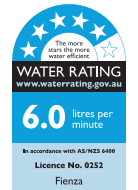

Starry

ECO FLOW SHOWER HEAD

Features

WELS 5 Star rated, 6L/min

- 200 mm diameter overhead rain shower
- Eco-friendly, low water consumption without sacrificing performance
- 8 mm thin profile
- Made from lead free stainless steel
- Brass swivel joint
- Female 1/2" BSP inlet

Available in

Electroplated
Chrome
411105-200

Electroplated
Matte Black
411105B-200

PVD
Urban Brass
411105UB-200

Cleaning & Care

- Regularly clean with mild soapy water using a microfibre cloth.
- In highly polluted or coastal locations, we recommend cleaning 2-3 times per week.
- Do not use harsh detergents, bleach, cream cleaners or citrus based cleaners. These substances are abrasive and will damage the surface.
- Do not use undue pressure and wipe in one direction only.