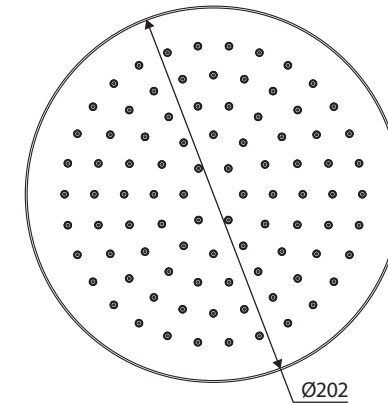

Starry

ECO FLOW SHOWER HEAD

Features

WELS 5 Star rated, 6L/min

- 200 mm diameter overhead rain shower
- Eco-friendly, low water consumption without sacrificing performance
- 8 mm thin profile
- Made from lead free stainless steel
- Brass swivel joint
- Female 1/2" BSP inlet