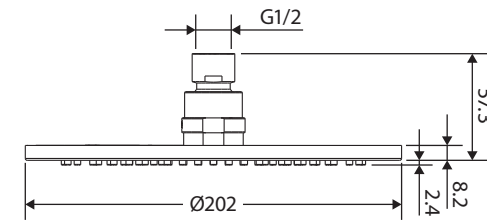

Starry

ECO FLOW SHOWER HEAD

Features

WELS 5 Star rated, 6L/min

- 200 mm diameter overhead rain shower
- Eco-friendly, low water consumption without sacrificing performance
- 8 mm thin profile
- Made from lead free stainless steel
- Brass swivel joint
- Female 1/2" BSP inlet

We aim to ensure that specifications are correct at the time of publication. All measurements are shown in millimetres. Always use measurements of actual product received for final specification as the technical drawing may contain differences. Due to printing limitations, physical colour may vary from the image shown. Fienza reserves the right to make modifications without prior notice.