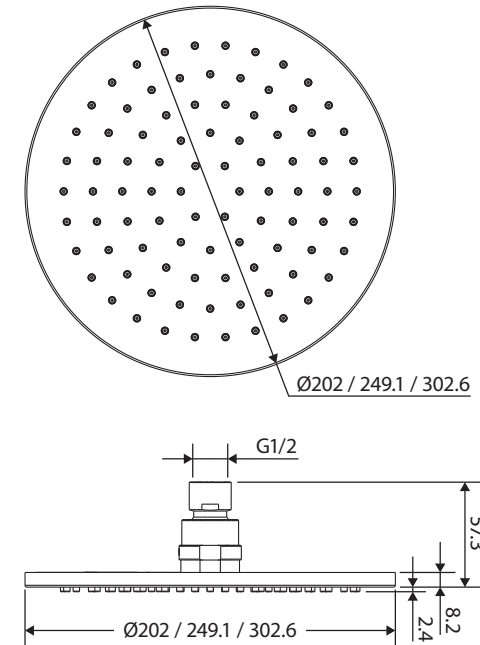

Starry SHOWER HEAD

Features

WELS 3 Star rated, 9L/min

- Overhead rain shower
- 8 mm thin profile
- Made from stainless steel
- Brass swivel joint
- Female 1/2" BSP inlet

Available in

| | | | | | |
|-------------------------------------------------------------------------------------|-------------------------------------------------------------------------------------|-------------------------------------------------------------------------------------|-------------------------------------------------------------------------------------|---------------------------------------------------------------------------------------|---------------------------------------------------------------------------------------|
|  |  |  |  |  |  |
| Brushed Nickel 200 mm 411108BN | Brushed Nickel 300 mm 411109BN | Gun Metal 300 mm 411109GM | Urban Brass 200 mm 411108UB | Urban Brass 300 mm 411109UB | Brushed Copper 300 mm 411109CO |

We aim to ensure that specifications are correct at the time of publication. All measurements are shown in millimetres. Always use measurements of actual product received for final specification as the technical drawing may contain differences. Due to printing limitations, physical colour may vary from the image shown. Fienza reserves the right to make modifications without prior notice.