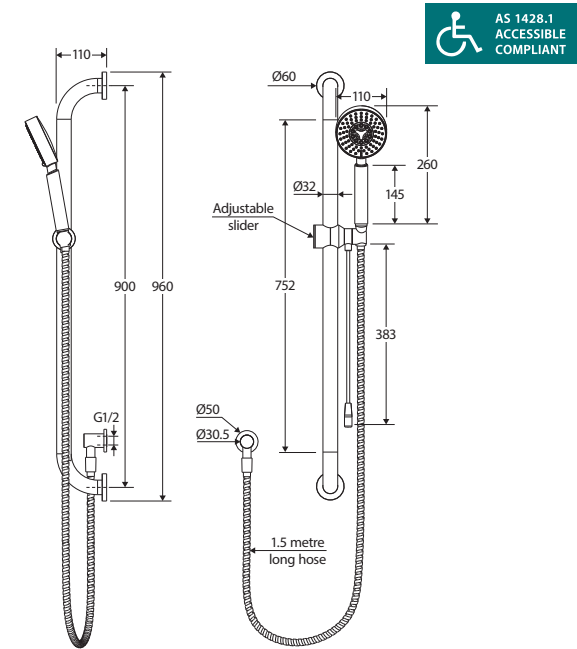

## RAIL SHOWER

#### Rail:

- Backflow prevention dual check/non-return valve
- Made from stainless steel
- Deluxe stainless steel elbow
- 1.5 metre stainless steel hose

#### Push/Pull Shower Slider (MST119):

- Smooth sliding action to easily adjust height and angle of hand shower
- Self-locking
- Ergonomic easy grip handle with 383 mm length for easy access by seated users
- Suits 32 mm diameter rail
- Made from solid brass

#### MICHELLE Multifunction Hand Piece (MSH017):

- Five water-flow settings: normal, massage, misting, spray and massage, and spray and misting
- Easy to clean TPR nozzles
- Made from ABS

**Please note:** This product may have a visible Watermark logo.