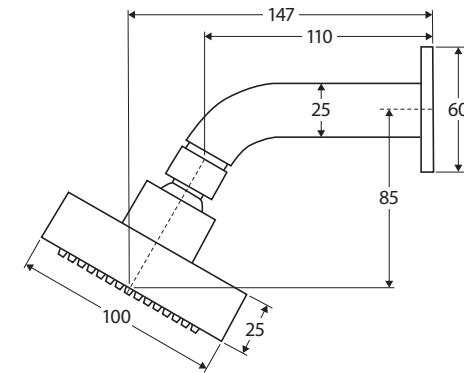

## SHOWER ARM SET

### Features

- ABS shower head
- Polished chrome finish
- Brass arm and swivel joint
- Female 1/2" BSP inlet
- **WELS 3 Star rated, 8L/min**

We aim to ensure that specifications are correct at the time of publication. All measurements are shown in millimetres. Always use measurements of actual product received for final specification as the technical drawing may contain differences. Due to printing limitations, physical colour may vary from the image shown. Fienza reserves the right to make modifications without prior notice.