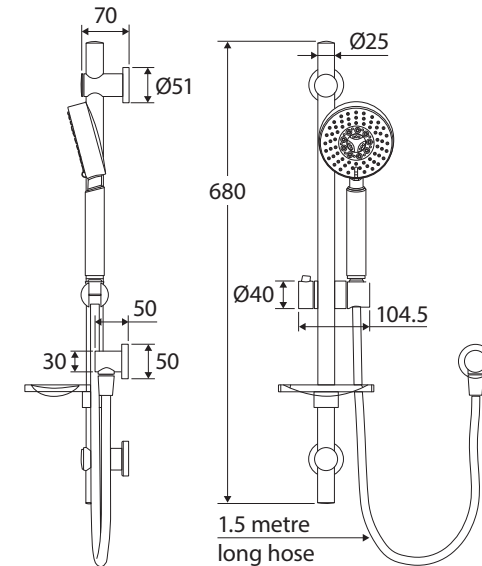

Stella

RAIL SHOWER WITH SOAP DISH

Features

- Polished chrome finish
- WELS 3 Star rated, 9L/min

Rail:

- Slider to adjust height of hand shower
- Made from stainless steel
- ABS slider and wall mounts
- Deluxe stainless steel elbow
- Rail thickness: 25 mm
- 1.5 metre stainless steel flexible hose

MICHELLE Multifunction Hand Piece (MSH017):

- Five water-flow settings: normal, massage, misting, spray and massage, and spray and misting
- Easy to clean TPR nozzles
- Made from ABS

Soap Dish (MST123):

- Made from ABS

Available in

Chrome
444106

Cleaning & Care

- Regularly clean with mild soapy water using a microfibre cloth.
- In highly polluted or coastal locations, we recommend cleaning 2-3 times per week.
- Do not use harsh detergents, bleach, cream cleaners or citrus based cleaners. These substances are abrasive and will damage the surface.
- Do not use undue pressure and wipe in one direction only.

We aim to ensure that specifications are correct at the time of publication. All measurements are shown in millimetres. Always use measurements of actual product received for final specification as the technical drawing may contain differences. Due to printing limitations, physical colour may vary from the image shown. Fienza reserves the right to make modifications without prior notice.