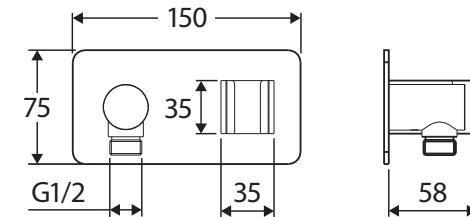

Universal HAND SHOWER BRACKET & HOSE SOFT SQUARE PLATE

Features

- Pair our Universal hand shower bracket and hose with a hand piece of your choice to create a custom design (hand pieces sold separately)
- Tilt function for hand shower bracket
- All-in-one water inlet and mounting bracket
- Made from solid brass
- 1.5 metre stainless steel flexible hose (PVC hose for matte black model 433100B)

We aim to ensure that specifications are correct at the time of publication. All measurements are shown in millimetres. Always use measurements of actual product received for final specification as the technical drawing may contain differences. Due to printing limitations, physical colour may vary from the image shown. Fienza reserves the right to make modifications without prior notice.