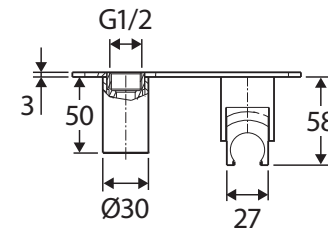

Universal HAND SHOWER BRACKET & HOSE SOFT SQUARE PLATE

Features

- Pair our Universal hand shower bracket and hose with a hand piece of your choice to create a custom design (hand pieces sold separately)
- Tilt function for hand shower bracket
- All-in-one water inlet and mounting bracket
- Made from solid brass
- 1.5 metre stainless steel flexible hose (PVC hose for matte black model 433100B)

We aim to ensure that specifications are correct at the time of publication. All measurements are shown in millimetres. Always use measurements of actual product received for final specification as the technical drawing may contain differences. Due to printing limitations, physical colour may vary from the image shown. Fienza reserves the right to make modifications without prior notice.