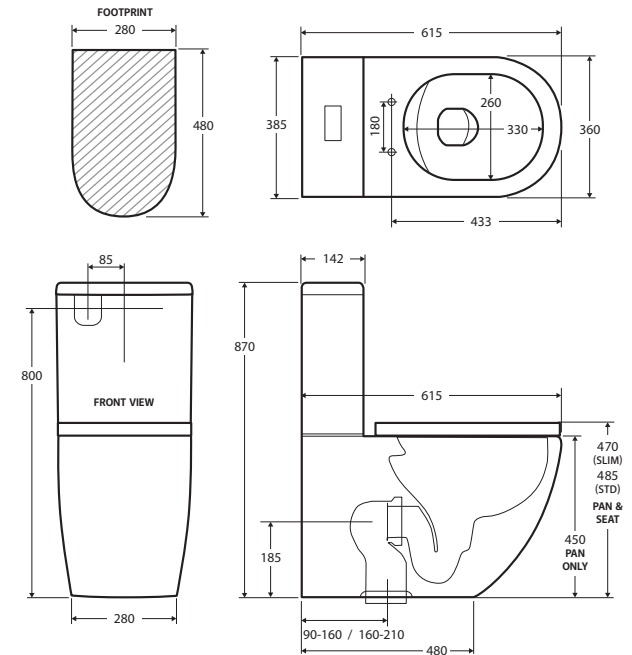

Alix BACK-TO-WALL TOILET SUITE WITH GREY SEAT

Features

- Can be installed to comply with Ambulant AS1428.1
- Tornado rimless ultra quiet flush
- Extra height pan
- Short projection from wall for tight spaces
- Gloss white finish
- Large, easy-push chrome flush buttons
- Concealed pan for easy cleaning
- Gloss grey UF quick release, soft close seat
- High quality, R&T or Geberit flush systems
- Top or bottom inlets:
 - Left top inlet
 - Left or right bottom inlet
- Available as P-Trap or S-Trap
- **WELS 4 Star rated, 4.5L/3L (3.3L average flush)**

Available in

P-Trap
R&T System
K011GP

S-Trap 90-160
R&T System
K011GA

S-Trap 160-210
R&T System
K011GB

P-Trap
Geberit System
K011GGEP

S-Trap 90-160
Geberit System
K011GGEA

S-Trap 160-210
Geberit System
K011GGEB

We aim to ensure that specifications are correct at the time of publication. All measurements are shown in millimetres. For ceramic products, please allow +/- 10 mm tolerance for manufacturing variance. Always use measurements of actual product received for final specification as the technical drawing may contain differences. Due to printing limitations, physical colour may vary from the image shown. Fienza reserves the right to make modifications without prior notice.