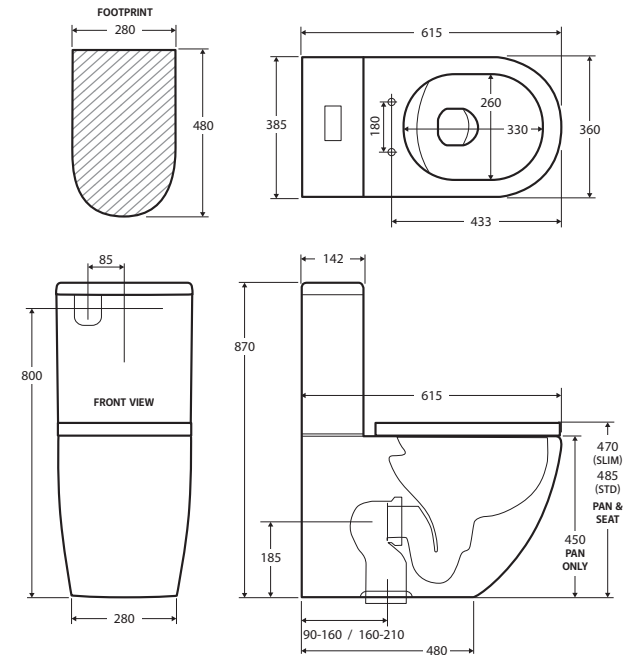

## Alix BACK-TO-WALL TOILET SUITE

### Features

- Can be installed to comply with Ambulant AS1428.1
- Tornado rimless ultra quiet flush
- Extra height pan
- Short projection from wall for tight spaces
- Gloss white finish
- Large, easy-push chrome flush buttons
- Concealed pan for easy cleaning
- UF quick release, soft close seat
- High quality, R&T or Geberit flush systems
- Top or bottom inlets:
  - Left top inlet
  - Left or right bottom inlet
- Available as P-Trap or S-Trap
- **WELS 4 Star rated, 4.5L/3L (3.3L average flush)**

### Available in

P-Trap  
R&T System  
**K011P**

S-Trap 90-160  
R&T System  
**K011A**

S-Trap 160-210  
R&T System  
**K011B**

P-Trap  
Geberit System  
**K011GEP**

S-Trap 90-160  
Geberit System  
**K011GEA**

We aim to ensure that specifications are correct at the time of publication. All measurements are shown in millimetres. For ceramic products, please allow +/- 10 mm tolerance for manufacturing variance. Always use measurements of actual product received for final specification as the technical drawing may contain differences. Due to printing limitations, physical colour may vary from the image shown. Fienza reserves the right to make modifications without prior notice.