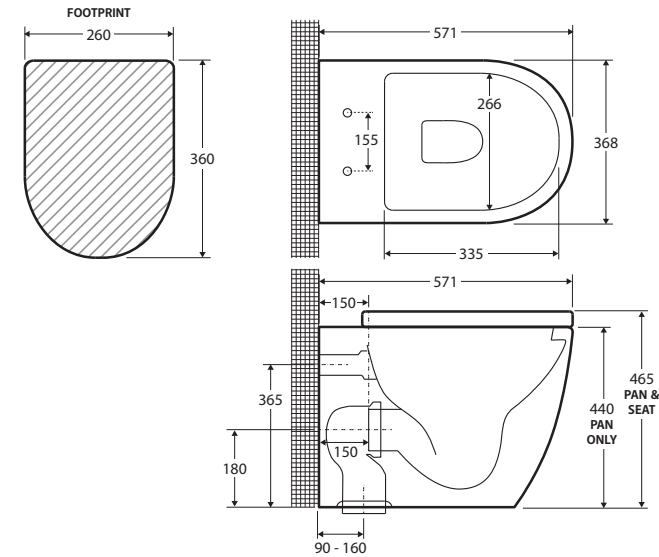

Alix WALL-FACED TOILET

Features

- Can be installed for AS1428.1 Ambulant compliance
- Rimless hygienic flush
- Extra height pan
- Concealed pan for easy cleaning
- UF quick release, soft close seat
- Can be installed as P-Trap or S-Trap
- Stainless steel hinges
- Floor mounting screws included
- **WELS 4 Star rated, 4.6L/3L (3.4L average flush) when used with R&T cistern**

*Cistern and flush buttons required (sold separately)

Available in

P-Trap
Pan & Seat
K025-PS

S-Trap
Pan & Seat
K025A-PS

Cleaning & Care

- The toilet seat may be removed for cleaning - depress the quick release buttons and lift up.
- Clean only with a soft cloth or sponge using warm water and mild soap or detergent. Do not use any abrasive cleaning materials.
- Do not use any solvents or corrosive liquids.
- Note that use of clip-on deodorisers will affect flushing performance on rimless suites.

We aim to ensure that specifications are correct at the time of publication. All measurements are shown in millimetres. For ceramic products, please allow +/- 10 mm tolerance for manufacturing variance. Always use measurements of actual product received for final specification as the technical drawing may contain differences. Due to printing limitations, physical colour may vary from the image shown. Fienza reserves the right to make modifications without prior notice.