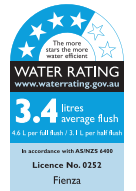

We aim to ensure that specifications are correct at the time of publication. All measurements are shown in millimetres. For ceramic products, please allow +/- 10 mm tolerance for manufacturing variance. Always use measurements of actual product received for final specification as the technical drawing may contain differences. Due to printing limitations, physical colour may vary from the image shown. Fienza reserves the right to make modifications without prior notice.