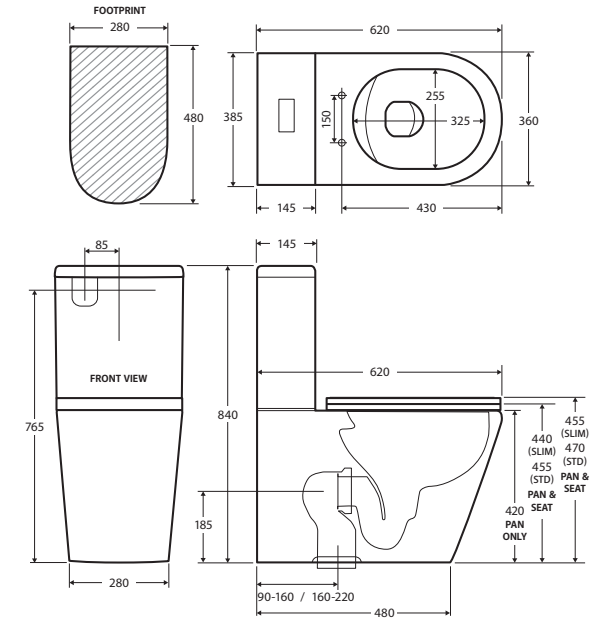

Available in

P-Trap
K314P

S-Trap 90-160
K314A

S-Trap 160-220
K314B

Cleaning & Care

- The toilet seat may be removed for cleaning - depress the quick release buttons and lift up.
- Clean only with a soft cloth or sponge using warm water and mild soap or detergent. Do not use any abrasive cleaning materials.
- Do not use any solvents or corrosive liquids.
- Note that use of clip-on deodorisers will affect flushing performance on rimless suites.

We aim to ensure that specifications are correct at the time of publication. All measurements are shown in millimetres. For ceramic products, please allow +/- 10 mm tolerance for manufacturing variance. Always use measurements of actual product received for final specification as the technical drawing may contain differences. Due to printing limitations, physical colour may vary from the image shown. Fienza reserves the right to make modifications without prior notice.