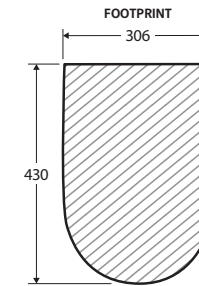

Aluca WALL-FACED TOILET SUITE

Features

WELS 4 Star rated, 4.6L/3.1L (3.4L average flush) when used with R&T cistern

- Gloss white finish
- Tornado rimless ultra quiet flush
- Concealed pan for easy cleaning
- UF quick release, soft close seat
- Can be installed as P-Trap or S-Trap
- Stainless steel hinges
- Floor mounting screws included
- Cistern and flush buttons required (sold separately)

We aim to ensure that specifications are correct at the time of publication. All measurements are shown in millimetres. For ceramic products, please allow +/- 10 mm tolerance for manufacturing variance. Always use measurements of actual product received for final specification as the technical drawing may contain differences. Due to printing limitations, physical colour may vary from the image shown. Fienza reserves the right to make modifications without prior notice.