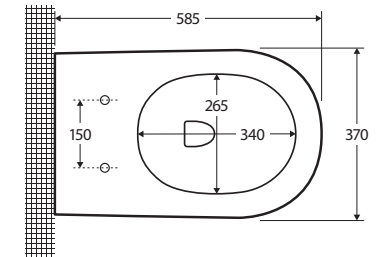

Aluca WALL-FACED TOILET SUITE

Features

WELS 4 Star rated, 4.6L/3.1L (3.4L average flush) when used with R&T cistern

- Gloss white finish
- Tornado rimless ultra quiet flush
- Concealed pan for easy cleaning
- UF quick release, soft close seat
- Can be installed as P-Trap or S-Trap
- Stainless steel hinges
- Floor mounting screws included
- Cistern and flush buttons required (sold separately)

We aim to ensure that specifications are correct at the time of publication. All measurements are shown in millimetres. For ceramic products, please allow +/- 10 mm tolerance for manufacturing variance. Always use measurements of actual product received for final specification as the technical drawing may contain differences. Due to printing limitations, physical colour may vary from the image shown. Fienza reserves the right to make modifications without prior notice.