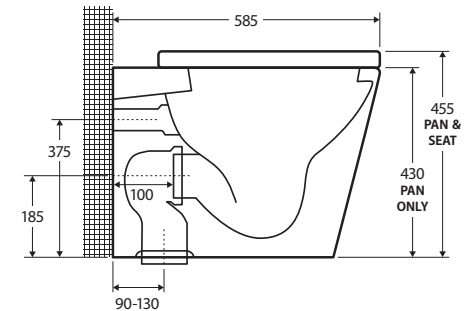

Aluca WALL-FACED TOILET SUITE

Features

WELS 4 Star rated, 4.6L/3.1L (3.4L average flush) when used with R&T cistern

- Gloss white finish
- Tornado rimless ultra quiet flush
- Concealed pan for easy cleaning
- UF quick release, soft close seat
- Can be installed as P-Trap or S-Trap
- Stainless steel hinges
- Floor mounting screws included
- Cistern and flush buttons required (sold separately)

Available in

P-Trap
Pan & Seat
K315-PS

P-Trap
R&T System
K315-RT

P-Trap
Geberit Sigma
K315-GE

P-Trap
Geberit Kappa
K315-GK

S-Trap
Pan & Seat
K315A-PS

S-Trap
R&T System
K315A-RT

S-Trap
Geberit Sigma
K315A-GE

We aim to ensure that specifications are correct at the time of publication. All measurements are shown in millimetres. For ceramic products, please allow +/- 10 mm tolerance for manufacturing variance. Always use measurements of actual product received for final specification as the technical drawing may contain differences. Due to printing limitations, physical colour may vary from the image shown. Fienza reserves the right to make modifications without prior notice.