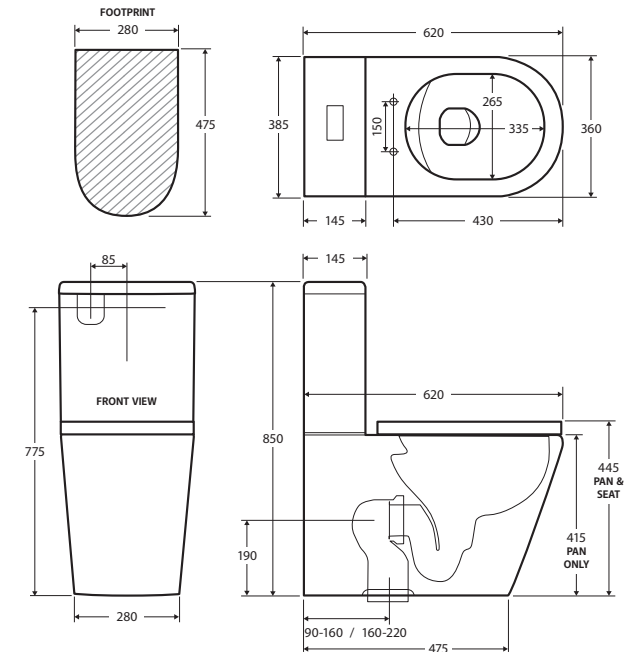

## Isabella BACK-TO-WALL TOILET SUITE

### Features

- Rimless hygienic flush
- Short projection for tight spaces
- Gloss white finish
- Large, easy-push chrome flush buttons
- Concealed pan for easy cleaning
- UF quick release, soft close seat
- High quality, R&T or Geberit flush systems
- Top or bottom inlets:
  - Left top inlet
  - Left or right bottom inlet
- Available as P-Trap or S-Trap
- **WELS 4 Star rated, 4.5L/3L (3.3L average flush)**

We aim to ensure that specifications are correct at the time of publication. All measurements are shown in millimetres. For ceramic products, please allow +/- 10 mm tolerance for manufacturing variance. Always use measurements of actual product received for final specification as the technical drawing may contain differences. Due to printing limitations, physical colour may vary from the image shown. Fienza reserves the right to make modifications without prior notice.