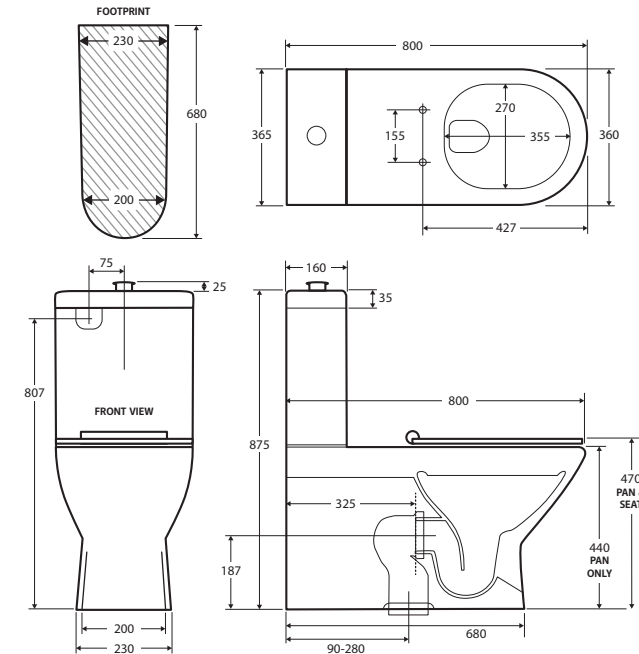

## Delta Care White BACK-TO-WALL TOILET SUITE

### Features

- Rimless hygienic flush
- Large, raised chrome flush buttons  
OR slim, chrome flush buttons
- Concealed pan for easy cleaning
- Single flap white seat
- High quality, R&T flush mechanism
- Top or bottom inlets:
  - Left top inlet
  - Left OR right bottom inlet
 (cannot use both at the same time)
- Available as P-Trap 180mm, or S-Trap with vario-bend 90-280 mm connector
- **WELS 4 Star rated, 4.5L/3L (3.2L average flush)**

### Available in

P-Trap  
Raised Flush Buttons  
**K013WP**

S-Trap 90-280  
Raised Flush Buttons  
**K013WA**

P-Trap  
Slim Flush Buttons  
**K013WP-SB**

S-Trap 90-280  
Slim Flush Buttons  
**K013WA-SB**

We aim to ensure that specifications are correct at the time of publication. All measurements are shown in millimetres. For ceramic products, please allow +/- 10 mm tolerance for manufacturing variance. Always use measurements of actual product received for final specification as the technical drawing may contain differences. Due to printing limitations, physical colour may vary from the image shown. Fienza reserves the right to make modifications without prior notice.