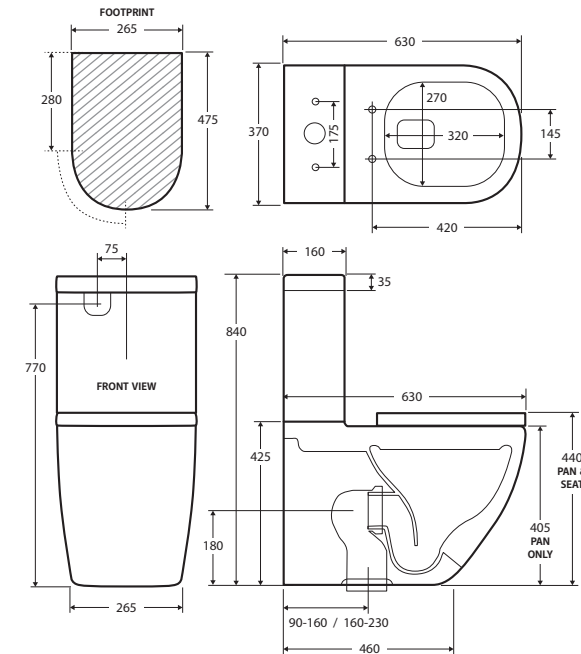

## Empire BACK-TO-WALL TOILET SUITE

### Features

- Hygienic, Nano-Glaze protection
- Short projection for tight spaces
- Gloss white finish
- Large, easy-push chrome flush buttons
- Concealed pan for easy cleaning
- UF quick release, soft close seat
- High quality, R&T flush mechanism
- Stainless steel hinges
- Includes floor mounting screws
- Top or bottom inlets:
  - Left top inlet
  - Left or right bottom inlet
- Available as P-Trap or S-Trap
- **WELS 4 Star rated, 4.5L/3L (3.3L average flush)**

### Available in

P-Trap  
**K003P**

S-Trap 90-160  
**K003A**

S-Trap 160-230  
**K003B**

We aim to ensure that specifications are correct at the time of publication. All measurements are shown in millimetres. For ceramic products, please allow +/- 10 mm tolerance for manufacturing variance. Always use measurements of actual product received for final specification as the technical drawing may contain differences. Due to printing limitations, physical colour may vary from the image shown. Fienza reserves the right to make modifications without prior notice.