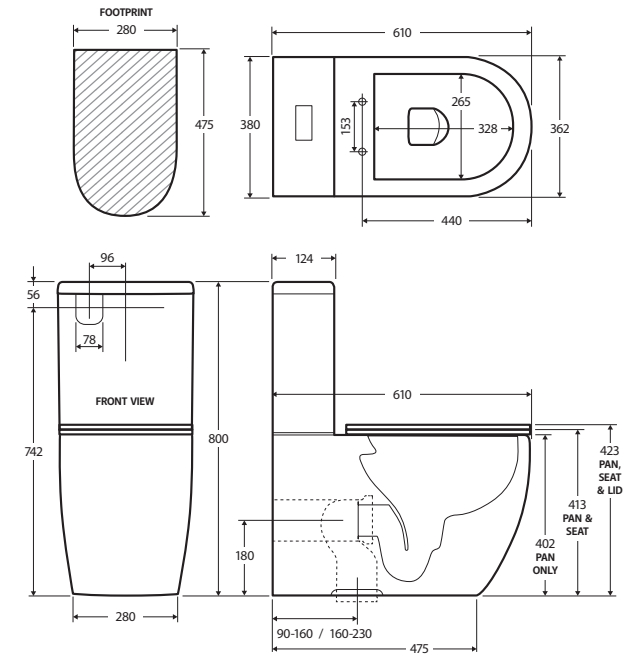

Hana BACK-TO-WALL TOILET SUITE

Features

- Rimless hygienic flush
- Gloss white finish
- Large, easy-push chrome flush buttons
- Concealed pan for easy cleaning
- UF quick release, soft close seat
- High quality, R&T flush mechanism
- Top or bottom inlets:
 - Left top inlet
 - Left or right bottom inlet
- Available as P-Trap or S-Trap
- **WELS 4 Star rated, 4.6L/3L (3.3L average flush)**

We aim to ensure that specifications are correct at the time of publication. All measurements are shown in millimetres. For ceramic products, please allow +/- 10 mm tolerance for manufacturing variance. Always use measurements of actual product received for final specification as the technical drawing may contain differences. Due to printing limitations, physical colour may vary from the image shown. Fienza reserves the right to make modifications without prior notice.