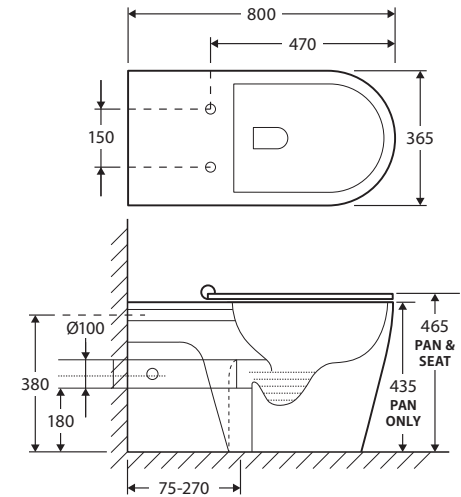

Isabella Care White WALL-FACED TOILET SUITE

Features

- Rimless hygienic flush
- Gloss white finish on pan
- Concealed design for easy cleaning
- Single flap gloss white seat
- Available as P-Trap or S-Trap
- **WELS 4 Star rated, 4.4L/3L (3.3L average flush) when used with a R&T cistern**

Please note: Cistern and flush buttons required (sold separately)

Available in

P-Trap Pan
& White Seat
K016W-PS

S-Trap Pan
& White Seat
K016WA-PS

Cleaning & Care

- Clean only with a soft cloth or sponge using warm water and mild soap or detergent. Do not use any abrasive cleaning materials.
- Do not use any solvents or corrosive liquids.
- Note that use of clip-on deodorisers will affect flushing performance on rimless suites.

We aim to ensure that specifications are correct at the time of publication. All measurements are shown in millimetres. For ceramic products, please allow +/- 10 mm tolerance for manufacturing variance. Always use measurements of actual product received for final specification as the technical drawing may contain differences. Due to printing limitations, physical colour may vary from the image shown. Fienza reserves the right to make modifications without prior notice.