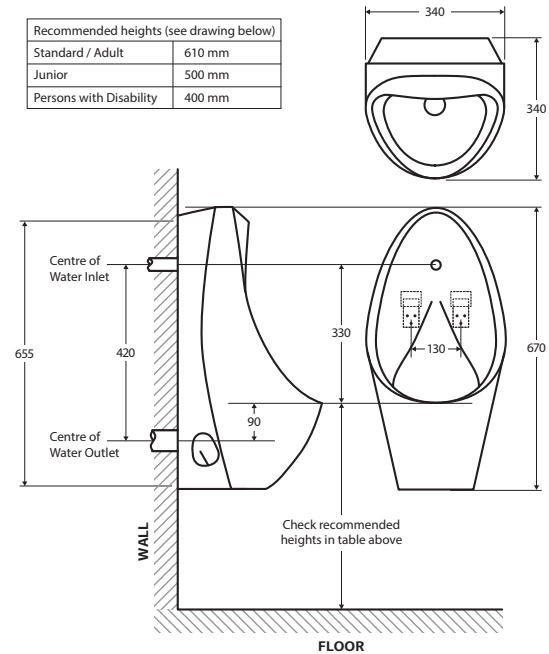

Isabella WALL-HUNG URINAL

Features

- Wall-hung, back inlet
- Gloss white vitreous china bowl
- Gloss white vitreous china waste cover
- Chrome spreader and mounting brackets included
- **WELS 4 Star rated, 1.1L per flush per stall**

Requires suitable flushing system (available separately).

Available in

Gloss White
K3040

Cleaning & Care

- Clean only with a soft cloth or sponge using warm water and mild soap or detergent. Do not use any abrasive cleaning materials.
- Do not use any solvents or corrosive liquids.

We aim to ensure that specifications are correct at the time of publication. All measurements are shown in millimetres. For ceramic products, please allow +/- 10 mm tolerance for manufacturing variance. Always use measurements of actual product received for final specification as the technical drawing may contain differences. Due to printing limitations, physical colour may vary from the image shown. Fienza reserves the right to make modifications without prior notice.