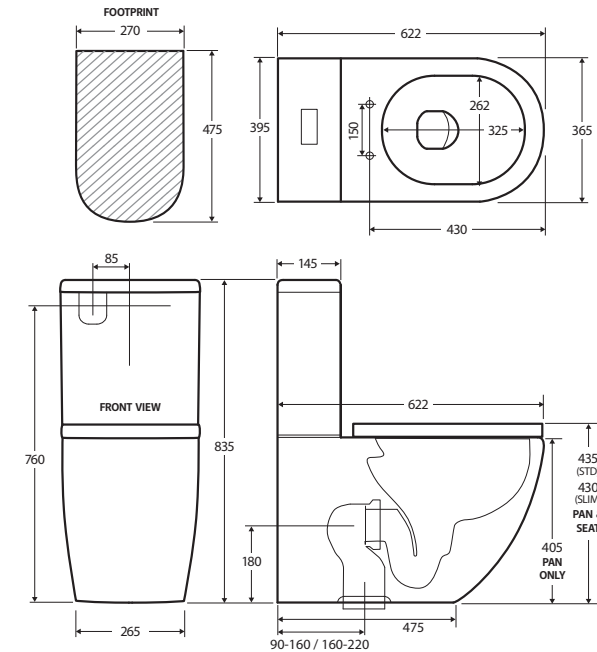

Joli BACK-TO-WALL TOILET SUITE

Features

WELS 4 Star – 4.5/2.9L (3.2L avg/flush) with R&T Cistern
WELS 4 Star – 4.4/2.9L (3.2L avg/flush) with Geberit Cistern

- Gloss white finish
- Tornado rimless ultra quiet flush
- UF quick release, soft close seat
- Chrome flush buttons & stainless steel hinges
- R&T or Geberit flush systems
- Top or bottom inlets:
 - Left top inlet
 - Left or right bottom inlet
- Available as P-Trap or S-Trap

Tornado
Rimless

Ultra Quiet
Flush

Available in

P-Trap
R&T System
K032P

S-Trap 90-160
R&T System
K032A

S-Trap 160-220
R&T System
K032B

P-Trap
Geberit System
K032GEP

S-Trap 90-160
Geberit System
K032GEA

We aim to ensure that specifications are correct at the time of publication. All measurements are shown in millimetres. For ceramic products, please allow +/- 10 mm tolerance for manufacturing variance. Always use measurements of actual product received for final specification as the technical drawing may contain differences. Due to printing limitations, physical colour may vary from the image shown. Fienza reserves the right to make modifications without prior notice.