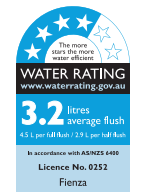

We aim to ensure that specifications are correct at the time of publication. All measurements are shown in millimetres. For ceramic products, please allow +/- 10 mm tolerance for manufacturing variance. Always use measurements of actual product received for final specification as the technical drawing may contain differences. Due to printing limitations, physical colour may vary from the image shown. Fienza reserves the right to make modifications without prior notice.