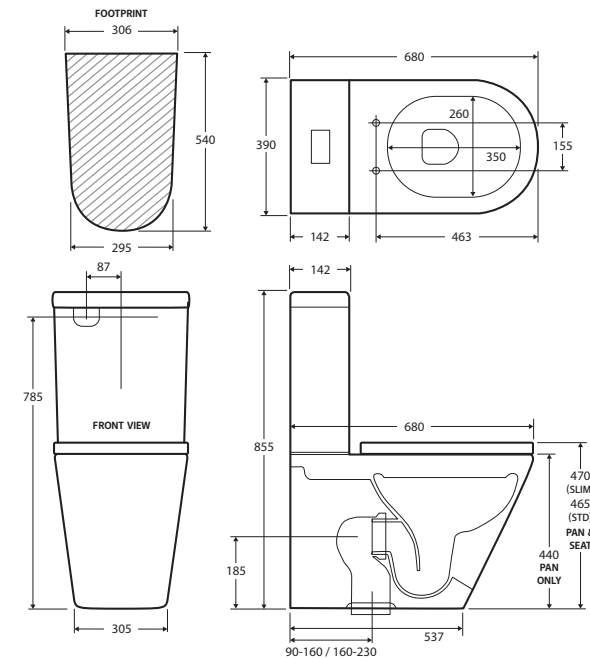

Kaya® BACK-TO-WALL TOILET SUITE WITH SLIM SEAT

Features

WELS 4 Star - 4.4/3.1L (3.4L avg/flush)

- Gloss white finish
- Tornado rimless ultra quiet flush
- Extra height pan
- UF quick release, soft close slim seat
- Chrome flush buttons & stainless steel hinges
- R&T or Geberit flush systems
- Top or bottom inlets:
 - Left top inlet
 - Left or right bottom inlet
- Available as P-Trap or S-Trap

Tornado
Rimless

Ultra Quiet
Flush

Available in

P-Trap
R&T System
K021P

S-Trap 90-160
R&T System
K021A

S-Trap 160-230
R&T System
K021B

P-Trap
Geberit System
K021GEP

S-Trap 90-160
Geberit System
K021GEA

We aim to ensure that specifications are correct at the time of publication. All measurements are shown in millimetres. For ceramic products, please allow +/- 10 mm tolerance for manufacturing variance. Always use measurements of actual product received for final specification as the technical drawing may contain differences. Due to printing limitations, physical colour may vary from the image shown. Fienza reserves the right to make modifications without prior notice.