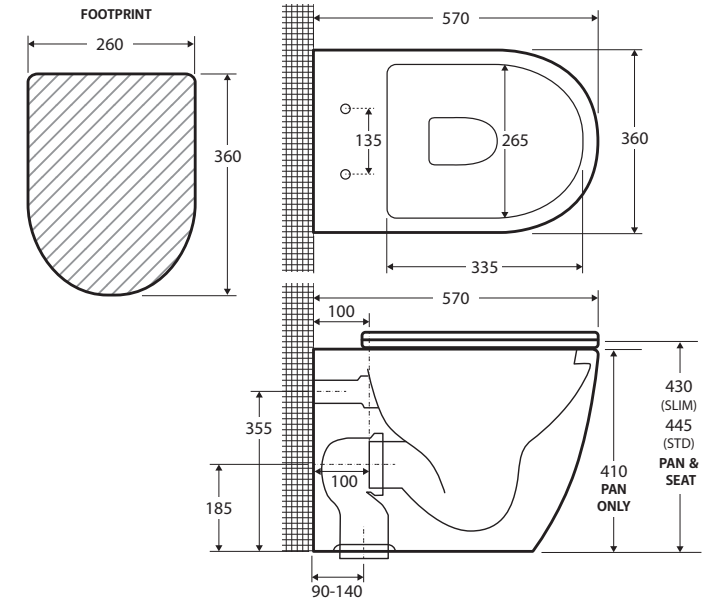

Koko Matte White WALL-FACED TOILET

Features

WELS 4 Star - 4.5/3L (3.3L avg/flush) with R&T cistern

- Matte white finish
- Tornado rimless ultra quiet flush
- Concealed design (includes mounting screws)
- Stainless steel hinges

Note: Cistern and flush buttons required (sold separately)

Tornado
Rimless

Ultra Quiet
Flush

Available in

P-Trap
Pan & Seat

K002376MWU-PS

P-Trap
R&T

K002376MWU-RT

We aim to ensure that specifications are correct at the time of publication. All measurements are shown in millimetres. For ceramic products, please allow +/- 10 mm tolerance for manufacturing variance. Always use measurements of actual product received for final specification as the technical drawing may contain differences. Due to printing limitations, physical colour may vary from the image shown. Fienza reserves the right to make modifications without prior notice.