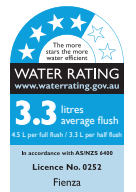

We aim to ensure that specifications are correct at the time of publication. All measurements are shown in millimetres. For ceramic products, please allow +/- 10 mm tolerance for manufacturing variance. Always use measurements of actual product received for final specification as the technical drawing may contain differences. Due to printing limitations, physical colour may vary from the image shown. Fienza reserves the right to make modifications without prior notice.