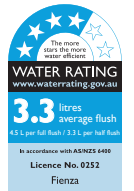

We aim to ensure that specifications are correct at the time of publication. All measurements are shown in millimetres. For ceramic products, please allow +/- 10 mm tolerance for manufacturing variance. Always use measurements of actual product received for final specification as the technical drawing may contain differences. Due to printing limitations, physical colour may vary from the image shown. Fienza reserves the right to make modifications without prior notice.