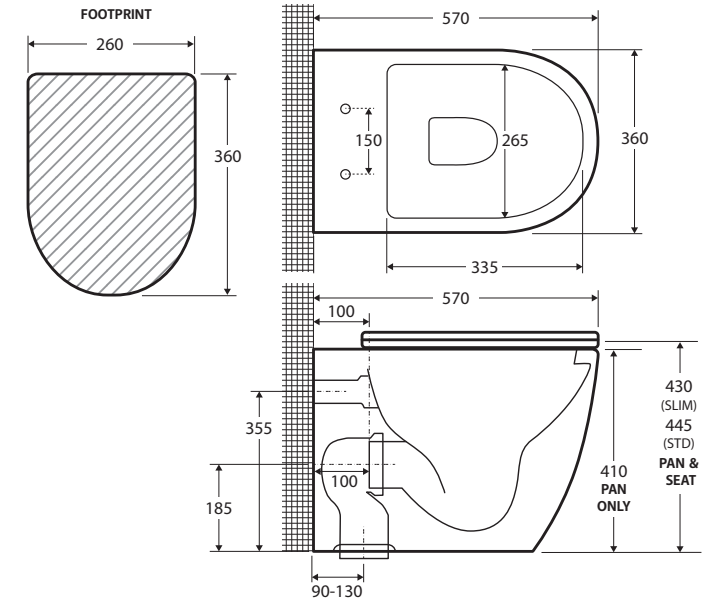

Koko Matte White WALL-FACED TOILET WITH SLIM SEAT

Features

WELS 4 Star - 4.5/3L (3.3L avg/flush) with R&T cistern

- Matte white finish
- Tornado rimless ultra quiet flush
- Concealed design (includes mounting screws)
- Stainless steel hinges

Note: Cistern and flush buttons required (sold separately)

Available in

P-Trap
Pan & Seat

K002376MW-PS

P-Trap
R&T

K002376MW-RT

P-Trap
Geberit Sigma

K002376MW-GE

We aim to ensure that specifications are correct at the time of publication. All measurements are shown in millimetres. For ceramic products, please allow +/- 10 mm tolerance for manufacturing variance. Always use measurements of actual product received for final specification as the technical drawing may contain differences. Due to printing limitations, physical colour may vary from the image shown. Fienza reserves the right to make modifications without prior notice.