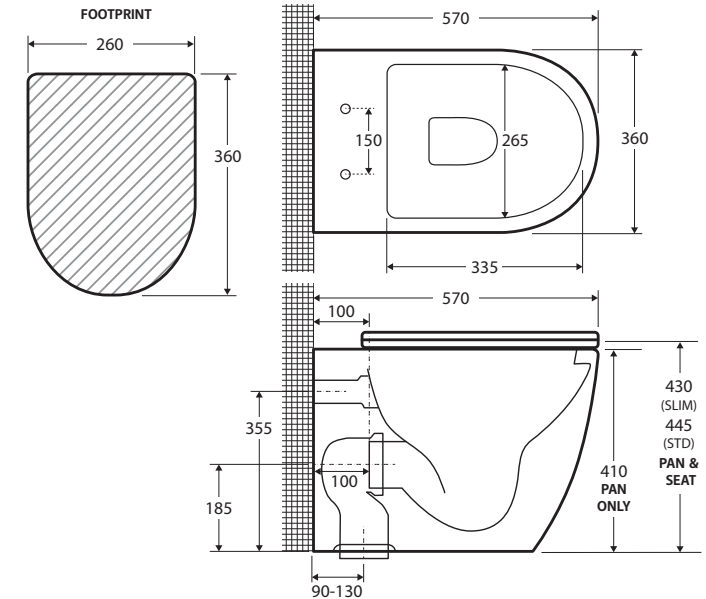

Koko Gloss White WALL-FACED TOILET

Features

WELS 4 Star - 4.5/3L (3.3L avg/flush) with R&T cistern

- Gloss white finish
- Tornado rimless ultra quiet flush
- Concealed design (includes mounting screws)
- Stainless steel hinges

Cistern and flush buttons required (sold separately)

Tornado
Rimless

Ultra Quiet
Flush

Available in

P-Trap
Pan & Seat
K002376-PS

P-Trap
R&T
K002376-RT

P-Trap
Geberit Sigma
K002376-GE

P-Trap
Geberit Kappa
K002376-GK

We aim to ensure that specifications are correct at the time of publication. All measurements are shown in millimetres. For ceramic products, please allow +/- 10 mm tolerance for manufacturing variance. Always use measurements of actual product received for final specification as the technical drawing may contain differences. Due to printing limitations, physical colour may vary from the image shown. Fienza reserves the right to make modifications without prior notice.