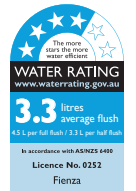

We aim to ensure that specifications are correct at the time of publication. All measurements are shown in millimetres. For ceramic products, please allow +/- 10 mm tolerance for manufacturing variance. Always use measurements of actual product received for final specification as the technical drawing may contain differences. Due to printing limitations, physical colour may vary from the image shown. Fienza reserves the right to make modifications without prior notice.