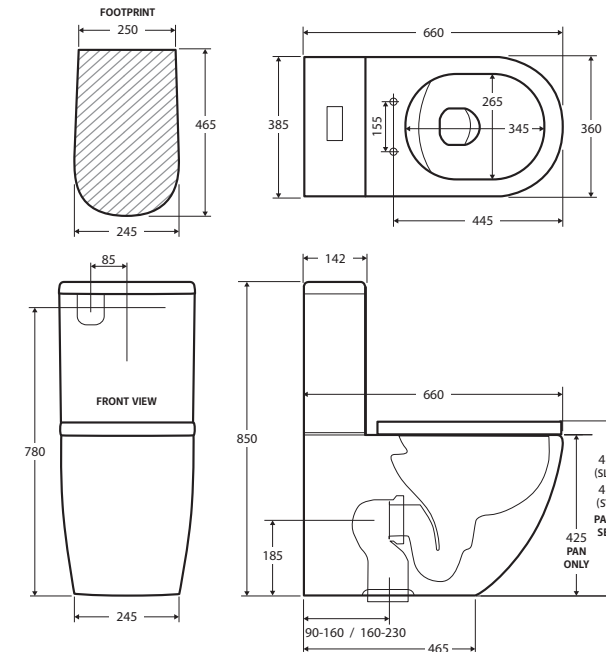

Koko® Matte Black BACK-TO-WALL TOILET SUITE

Features

WELS 4 Star - 4.4/3.1L (3.4L avg/flush)

- Matte black finish
- Tornado rimless ultra quiet flush
- UF quick release, soft close seat
- Matte Black flush buttons & stainless steel hinges
- Concealed pan for easy cleaning
- R&T flush system
- Top or bottom inlets:
 - Left top inlet
 - Left or right bottom inlet
- Available as P-Trap or S-Trap

Tornado
Rimless

Ultra Quiet
Flush

Available in

P-Trap
K002MBP

S-Trap 90-160
K002MBA

S-Trap 160-230
K002MBB

Cleaning & Care

- The toilet seat may be removed for cleaning - depress the quick release buttons and lift up.
- Clean only with a soft cloth or sponge using warm water and mild soap or detergent. Do not use any abrasive cleaning materials.
- Do not use any solvents or corrosive liquids.
- Note that use of clip-on deodorisers will affect flushing performance on rimless suites.

We aim to ensure that specifications are correct at the time of publication. All measurements are shown in millimetres. For ceramic products, please allow +/- 10 mm tolerance for manufacturing variance. Always use measurements of actual product received for final specification as the technical drawing may contain differences. Due to printing limitations, physical colour may vary from the image shown. Fienza reserves the right to make modifications without prior notice.