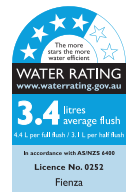

Cleaning & Care

- The toilet seat may be removed for cleaning - depress the quick release buttons and lift up.
- Clean only with a soft cloth or sponge using warm water and mild soap or detergent. Do not use any abrasive cleaning materials.
- Do not use any solvents or corrosive liquids.
- Note that use of clip-on deodorisers will affect flushing performance on rimless suites.