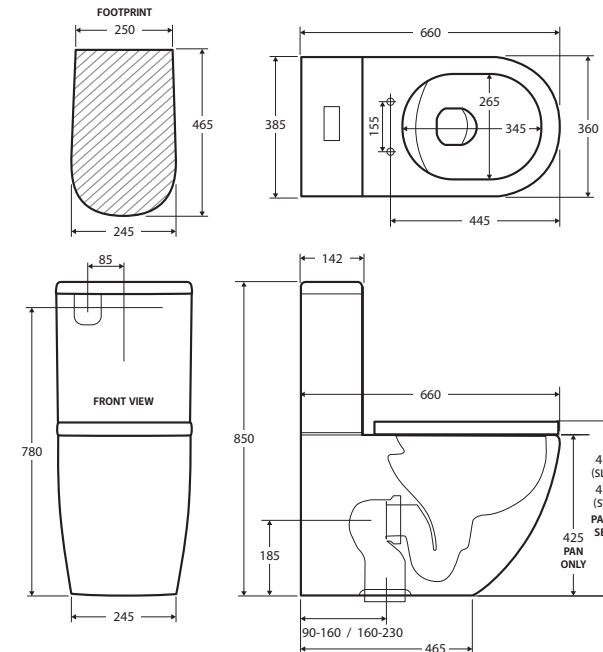

Koko® Matte White BACK-TO-WALL TOILET SUITE

Features

WELS 4 Star - 4.4/3.1L (3.4L avg/flush)

- Matte white finish
- Tornado rimless ultra quiet flush
- UF quick release, soft close seat
- Chrome flush buttons & stainless steel hinges
- Concealed pan for easy cleaning
- R&T flush system
- Top or bottom inlets:
 - Left top inlet
 - Left or right bottom inlet
- Available as P-Trap or S-Trap

Tornado
Rimless

Ultra Quiet
Flush

Available in

P-Trap
K002MWP

S-Trap 90-160
K002MWA

S-Trap 160-230
K002MWB

Cleaning & Care

- The toilet seat may be removed for cleaning - depress the quick release buttons and lift up.
- Clean only with a soft cloth or sponge using warm water and mild soap or detergent. Do not use any abrasive cleaning materials.
- Do not use any solvents or corrosive liquids.
- Note that use of clip-on deodorisers will affect flushing performance on rimless suites.

We aim to ensure that specifications are correct at the time of publication. All measurements are shown in millimetres. For ceramic products, please allow +/- 10 mm tolerance for manufacturing variance. Always use measurements of actual product received for final specification as the technical drawing may contain differences. Due to printing limitations, physical colour may vary from the image shown. Fienza reserves the right to make modifications without prior notice.