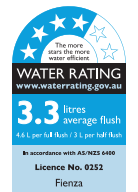

Cleaning & Care

- The toilet seat may be removed for cleaning - depress the quick release buttons and lift up.
- Clean only with a soft cloth or sponge using warm water and mild soap or detergent. Do not use any abrasive cleaning materials.
- Do not use any solvents or corrosive liquids.
- Note that use of clip-on deodorisers will affect flushing performance on rimless suites.