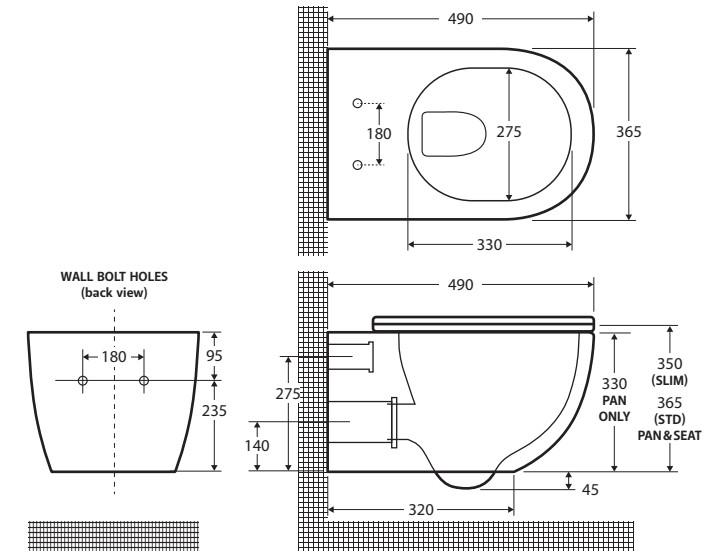

Koko Matte White WALL HUNG TOILET WITH SLIM SEAT

Features

WELS 4 Star - 4.6/3L (3.3L avg/flush) with R&T cistern

- Matte white finish
- Tornado rimless ultra quiet flush
- UF quick release, soft close slim seat (gloss white)
- Concealed design (includes mounting screws)
- Stainless steel hinges
- P-Trap only

Note: Cistern and flush buttons required (sold separately)

Tornado Rimless

Ultra Quiet Flush

Available in

P-Trap
Pan & Seat

K2376MW-PS

P-Trap
R&T

K2376MW-RT

We aim to ensure that specifications are correct at the time of publication. All measurements are shown in millimetres. For ceramic products, please allow +/- 10 mm tolerance for manufacturing variance. Always use measurements of actual product received for final specification as the technical drawing may contain differences. Due to printing limitations, physical colour may vary from the image shown. Fienza reserves the right to make modifications without prior notice.