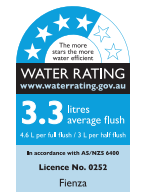

Koko Gloss

WALL HUNG TOILET

Features

WELS 4 Star - 4.6/3L (3.3L avg/flush) with R&T cistern

- Gloss white finish
- Tornado rimless ultra quiet flush
- UF quick release, soft close seat
- Concealed design (includes mounting screws)
- Stainless steel hinges
- P-Trap only

Note: Cistern and flush buttons required (sold separately)

Tornado Rimless

Ultra Quiet Flush

Cleaning & Care

- The toilet seat may be removed for cleaning - depress the quick release buttons and lift up.
- Clean only with a soft cloth or sponge using warm water and mild soap or detergent. Do not use any abrasive cleaning materials.
- Do not use any solvents or corrosive liquids.
- Note that use of clip-on deodorisers will affect flushing performance on rimless suites.

Available in

P-Trap Pan & Seat
K2376W-PS

P-Trap R&T
K2376W-RT

P-Trap Geberit Sigma
K2376W-GE

P-Trap Geberit Kappa
K2376W-GK

We aim to ensure that specifications are correct at the time of publication. All measurements are shown in millimetres. For ceramic products, please allow +/- 10 mm tolerance for manufacturing variance. Always use measurements of actual product received for final specification as the technical drawing may contain differences. Due to printing limitations, physical colour may vary from the image shown. Fienza reserves the right to make modifications without prior notice.