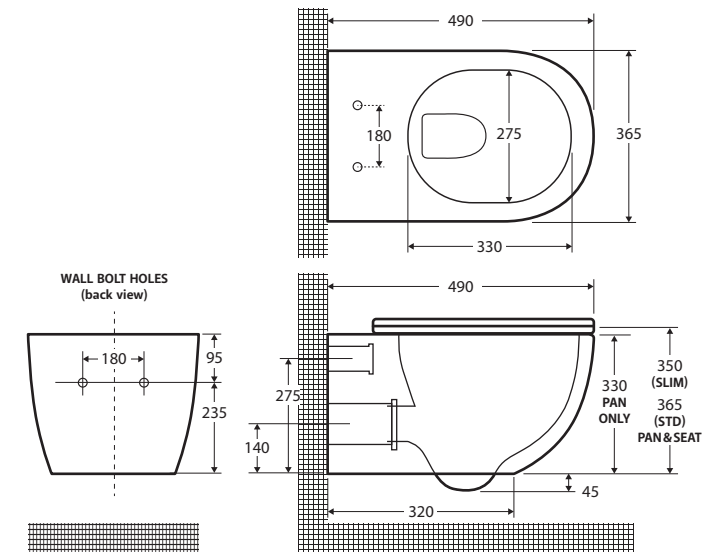

Tornado Rimless

Ultra Quiet Flush

Cleaning & Care

- The toilet seat may be removed for cleaning - depress the quick release buttons and lift up.
- Clean only with a soft cloth or sponge using warm water and mild soap or detergent. Do not use any abrasive cleaning materials.
- Do not use any solvents or corrosive liquids.
- Note that use of clip-on deodorisers will affect flushing performance on rimless suites.

Available in

P-Trap Pan & Seat
K2376W-PS

P-Trap R&T
K2376W-RT

P-Trap Geberit Sigma
K2376W-GE

P-Trap Geberit Kappa
K2376W-GK