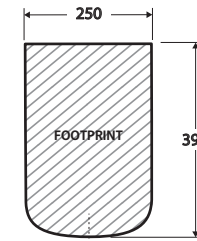

RAK Caroline WALL-FACED TOILET

Features

- Gloss white finish
- Boxed rim pan
- Concealed pan for easy cleaning
- UF quick release, soft close seat
- Available as P-Trap only
- Stainless steel hinges
- Includes floor mounting screws
- Made in UAE
- **WELS 4 Star rated, 4.5L/3L (3.5L average flush) when used with R&T cistern**

Cistern and flush buttons required (sold separately)

RAK
CERAMICS

Available in

P-Trap
Pan & Seat
810048W

Cleaning & Care

- The toilet seat may be removed for cleaning - depress the quick release buttons and lift up.
- Clean only with a soft cloth or sponge using warm water and mild soap or detergent. Do not use any abrasive cleaning materials.
- Do not use any solvents or corrosive liquids.

We aim to ensure that specifications are correct at the time of publication. All measurements are shown in millimetres. For ceramic products, please allow +/- 10 mm tolerance for manufacturing variance. Always use measurements of actual product received for final specification as the technical drawing may contain differences. Due to printing limitations, physical colour may vary from the image shown. Fienza reserves the right to make modifications without prior notice.