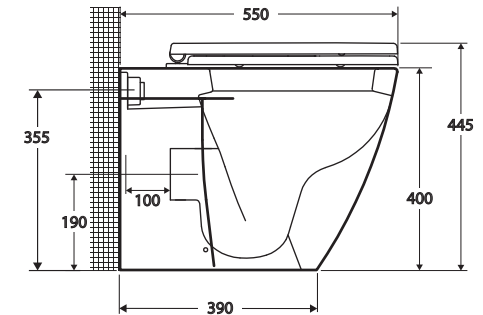

Available in

P-Trap
Pan & Seat
810048W

Cleaning & Care

- The toilet seat may be removed for cleaning - depress the quick release buttons and lift up.
- Clean only with a soft cloth or sponge using warm water and mild soap or detergent. Do not use any abrasive cleaning materials.
- Do not use any solvents or corrosive liquids.

We aim to ensure that specifications are correct at the time of publication. All measurements are shown in millimetres. For ceramic products, please allow +/- 10 mm tolerance for manufacturing variance. Always use measurements of actual product received for final specification as the technical drawing may contain differences. Due to printing limitations, physical colour may vary from the image shown. Fienza reserves the right to make modifications without prior notice.