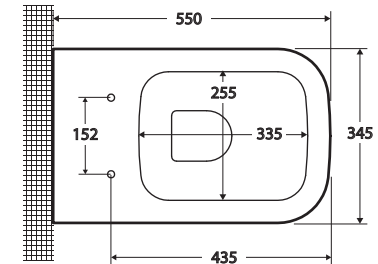

Available in

P-Trap
Pan & Seat
810048W

Cleaning & Care

- The toilet seat may be removed for cleaning - depress the quick release buttons and lift up.
- Clean only with a soft cloth or sponge using warm water and mild soap or detergent. Do not use any abrasive cleaning materials.
- Do not use any solvents or corrosive liquids.

We aim to ensure that specifications are correct at the time of publication. All measurements are shown in millimetres. For ceramic products, please allow +/- 10 mm tolerance for manufacturing variance. Always use measurements of actual product received for final specification as the technical drawing may contain differences. Due to printing limitations, physical colour may vary from the image shown. Fienza reserves the right to make modifications without prior notice.