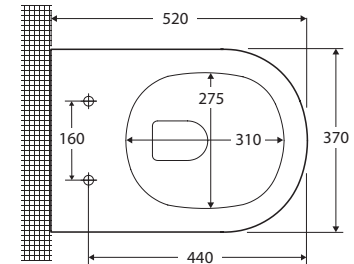

Available in

P-Trap
Pan & Seat
820030W

Cleaning & Care

- The toilet seat may be removed for cleaning - depress the quick release buttons and lift up.
- Clean only with a soft cloth or sponge using warm water and mild soap or detergent. Do not use any abrasive cleaning materials.
- Do not use any solvents or corrosive liquids.

We aim to ensure that specifications are correct at the time of publication. All measurements are shown in millimetres. For ceramic products, please allow +/- 10 mm tolerance for manufacturing variance. Always use measurements of actual product received for final specification as the technical drawing may contain differences. Due to printing limitations, physical colour may vary from the image shown. Fienza reserves the right to make modifications without prior notice.