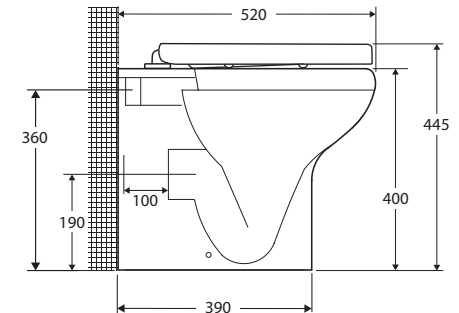

Available in

P-Trap
Pan & Seat
820030W

Cleaning & Care

- The toilet seat may be removed for cleaning - depress the quick release buttons and lift up.
- Clean only with a soft cloth or sponge using warm water and mild soap or detergent. Do not use any abrasive cleaning materials.
- Do not use any solvents or corrosive liquids.

We aim to ensure that specifications are correct at the time of publication. All measurements are shown in millimetres. For ceramic products, please allow +/- 10 mm tolerance for manufacturing variance. Always use measurements of actual product received for final specification as the technical drawing may contain differences. Due to printing limitations, physical colour may vary from the image shown. Fienza reserves the right to make modifications without prior notice.