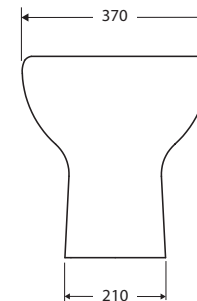

RAK Compact WALL-FACED TOILET

Features

- Gloss white finish
- Boxed rim pan
- Concealed pan for easy cleaning
- UF quick release, soft close seat
- Available as P-Trap only
- Stainless steel hinges
- Includes floor mounting screws
- Made in UAE
- **WELS 4 Star rated, 4.5L/3L (3.5L average flush) when used with R&T cistern**

Cistern and flush buttons required (sold separately)

RAK
CERAMICS

Available in

P-Trap
Pan & Seat
820030W

Cleaning & Care

- The toilet seat may be removed for cleaning - depress the quick release buttons and lift up.
- Clean only with a soft cloth or sponge using warm water and mild soap or detergent. Do not use any abrasive cleaning materials.
- Do not use any solvents or corrosive liquids.

We aim to ensure that specifications are correct at the time of publication. All measurements are shown in millimetres. For ceramic products, please allow +/- 10 mm tolerance for manufacturing variance. Always use measurements of actual product received for final specification as the technical drawing may contain differences. Due to printing limitations, physical colour may vary from the image shown. Fienza reserves the right to make modifications without prior notice.