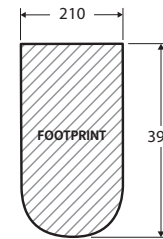

RAK Compact WALL-FACED TOILET

Features

- Gloss white finish
- Boxed rim pan
- Concealed pan for easy cleaning
- UF quick release, soft close seat
- Available as P-Trap only
- Stainless steel hinges
- Includes floor mounting screws
- Made in UAE
- **WELS 4 Star rated, 4.5L/3L (3.5L average flush) when used with R&T cistern**

Cistern and flush buttons required (sold separately)

RAK
CERAMICS

Available in

P-Trap
Pan & Seat
820030W

Cleaning & Care

- The toilet seat may be removed for cleaning - depress the quick release buttons and lift up.
- Clean only with a soft cloth or sponge using warm water and mild soap or detergent. Do not use any abrasive cleaning materials.
- Do not use any solvents or corrosive liquids.

We aim to ensure that specifications are correct at the time of publication. All measurements are shown in millimetres. For ceramic products, please allow +/- 10 mm tolerance for manufacturing variance. Always use measurements of actual product received for final specification as the technical drawing may contain differences. Due to printing limitations, physical colour may vary from the image shown. Fienza reserves the right to make modifications without prior notice.