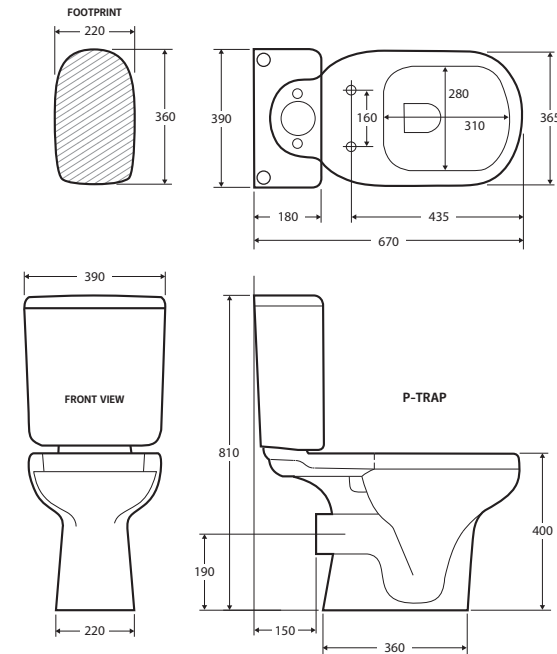

Available in

P-Trap
2227221

Cleaning & Care

- Clean only with a soft cloth or sponge using warm water and mild soap or detergent. Do not use any abrasive cleaning materials.
- Do not use any solvents or corrosive liquids.

We aim to ensure that specifications are correct at the time of publication. All measurements are shown in millimetres. For ceramic products, please allow +/- 10 mm tolerance for manufacturing variance. Always use measurements of actual product received for final specification as the technical drawing may contain differences. Due to printing limitations, physical colour may vary from the image shown. Fienza reserves the right to make modifications without prior notice.