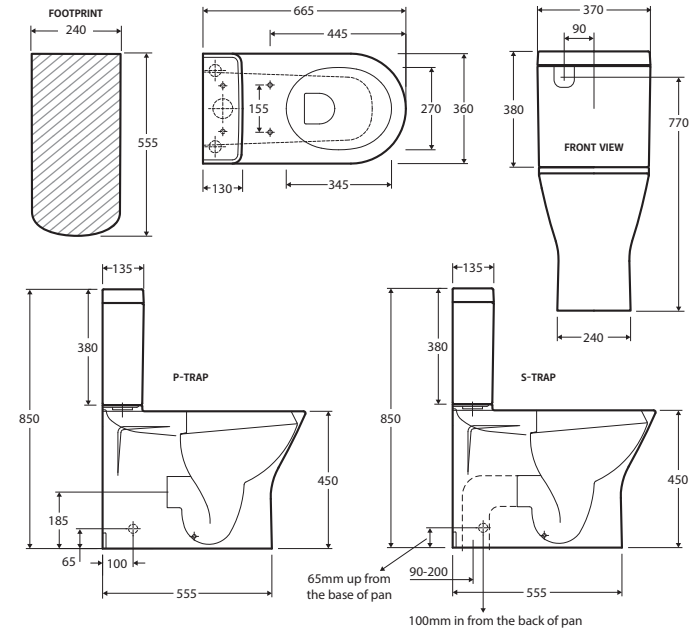

RAK Resort BACK-TO-WALL TOILET SUITE

Features

- Rimless hygienic flush
- Extra height pan
- Gloss white finish
- Chrome flush buttons
- Concealed pan for easy cleaning
- Soft close seat
- High quality, Geberit flush mechanism
- Top or bottom inlets:
 - Left top inlet
 - Left or right bottom inlet
- Available as P-Trap or S-Trap 90-200
- Includes concealed floor fixing kit
- Made in UAE
- **WELS 4 Star rated, 4.5L/3L (3.3L average flush)**

RAK
CERAMICS

Available in

P-Trap
Bottom Inlet
385447W

S-Trap 90-200
Bottom Inlet
385447WA

P-Trap
Top Inlet
406047W

S-Trap 70-160
Top Inlet
406047WA

Cleaning & Care

- Clean only with a soft cloth or sponge using warm water and mild soap or detergent. Do not use any abrasive cleaning materials.
- Do not use any solvents or corrosive liquids.
- Note that use of clip-on deodorisers will affect flushing performance on rimless suites.

We aim to ensure that specifications are correct at the time of publication. All measurements are shown in millimetres. For ceramic products, please allow +/- 10 mm tolerance for manufacturing variance. Always use measurements of actual product received for final specification as the technical drawing may contain differences. Due to printing limitations, physical colour may vary from the image shown. Fienza reserves the right to make modifications without prior notice.