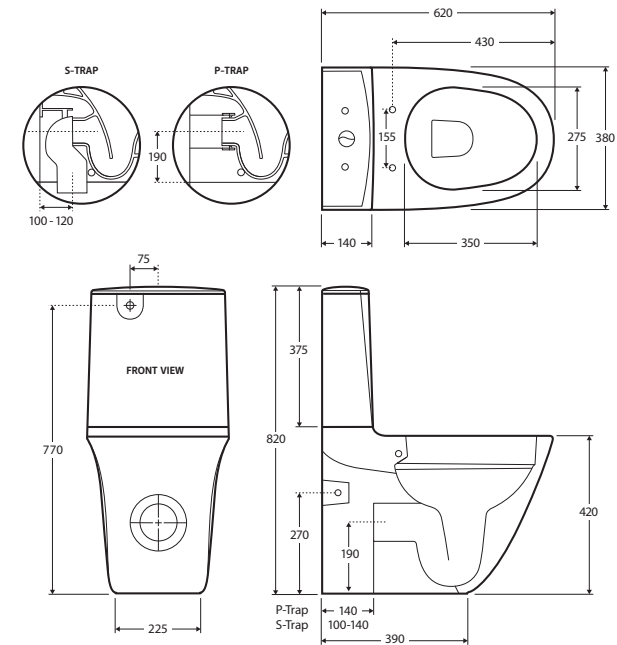

RAK Sensation BACK-TO-WALL TOILET SUITE

Features

- RAK-ProTek antibacterial and hygienic glaze
- Rimless hygienic flush
- Alpine white finish
- High quality, Geberit flush mechanism
- Super slim, soft close UF seat
- Hidden fixings – no lateral holes
- Concealed pan for easy cleaning
- Left or right rear inlet
- Available as P-Trap or S-Trap
- Made in UAE
- **WELS 4 Star rated, 4.5L/3L (3.4L average flush)**

Hidden fixings

RAK
CERAMICS

Available in

P-Trap
616426W

S-Trap 100-120
616426WA

Cleaning & Care

- Clean only with a soft cloth or sponge using warm water and mild soap or detergent. Do not use any abrasive cleaning materials.
- Do not use any solvents or corrosive liquids.
- Note that use of clip-on deodorisers will affect flushing performance on rimless suites.

We aim to ensure that specifications are correct at the time of publication. All measurements are shown in millimetres. For ceramic products, please allow +/- 10 mm tolerance for manufacturing variance. Always use measurements of actual product received for final specification as the technical drawing may contain differences. Due to printing limitations, physical colour may vary from the image shown. Fienza reserves the right to make modifications without prior notice.